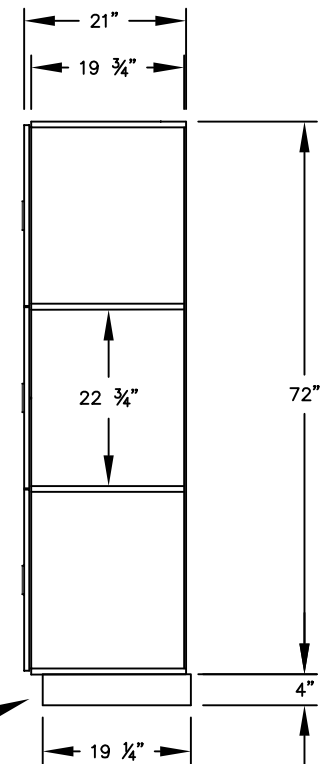

(NOTE: DESIGNER LOCKER SHOWN WITHOUT SIDE PANEL OR SLOPING HOOD. PLEASE ORDER SEPARATELY.)

MODEL #23361
15" WIDE TRIPLE TIER
DESIGNER WOOD LOCKER – 3 WIDE

(6) LOCKER COMPARTMENTS
EACH COMPARTMENT:
13-3/4" W x 22-3/4" H x 19-3/4" D

(BASES ARE MADE OF INDUSTRIAL GRADE PARTICLEBOARD AND ARE COVERED IN A DURABLE BLACK LAMINATE. PLEASE SET BASE TO ALLOW 5/8" BETWEEN THE BACK OF THE LOCKER AND THE WALL FOR AIR VENTILATION.)

SIDE VIEW

MODEL #23361

15" WIDE TRIPLE TIER
DESIGNER WOOD LOCKER
SIX FEET HIGH (ADD 4" FOR BASE)

AVAILABLE FINISHES: GRAY, BLUE, BLACK,
MAPLE, CHERRY OR MAHOGANY

DRAWN: 3/2020

Established in 1936, Salsbury Industries is the industry leader in manufacturing and distributing quality lockers.