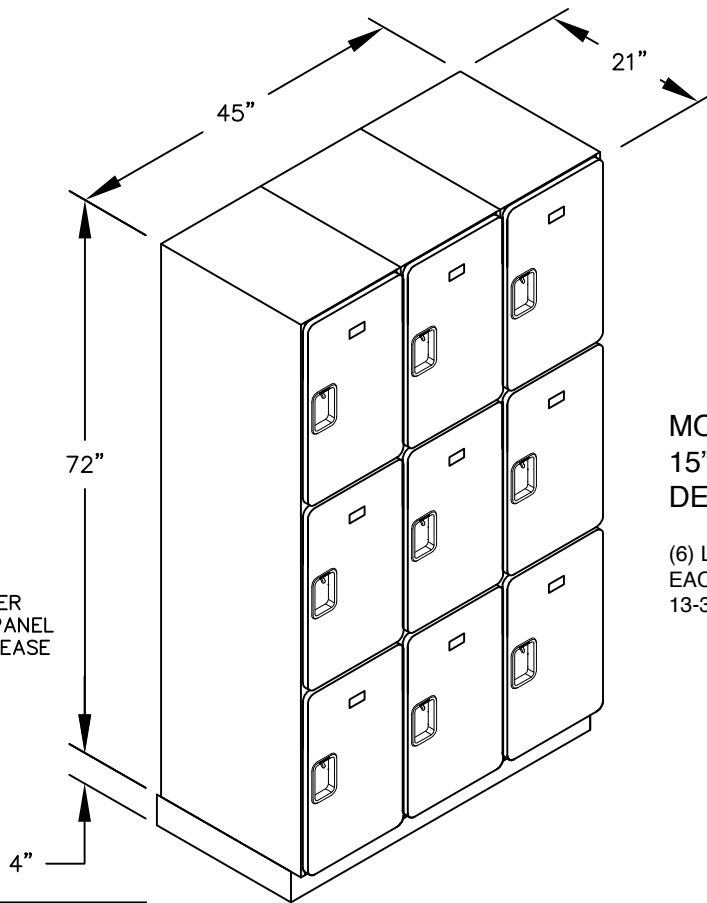

(NOTE: DESIGNER LOCKER SHOWN WITHOUT SIDE PANEL OR SLOPING HOOD. PLEASE ORDER SEPARATELY.)

MODEL #23361
15" WIDE TRIPLE TIER
DESIGNER WOOD LOCKER – 3 WIDE

(6) LOCKER COMPARTMENTS
EACH COMPARTMENT:
13-3/4" W x 22-3/4" H x 19-3/4" D

(BASES ARE MADE OF INDUSTRIAL GRADE PARTICLEBOARD AND ARE COVERED IN A DURABLE BLACK LAMINATE. PLEASE SET BASE TO ALLOW 5/8" BETWEEN THE BACK OF THE LOCKER AND THE WALL FOR AIR VENTILATION.)

SIDE VIEW

MODEL #23361

15" WIDE TRIPLE TIER
DESIGNER WOOD LOCKER
SIX FEET HIGH (ADD 4" FOR BASE)

AVAILABLE FINISHES: GRAY, BLUE, BLACK,
MAPLE, CHERRY OR MAHOGANY

DRAWN: 3/2020

Established in 1936, Salsbury Industries is the industry leader in manufacturing and distributing quality lockers.