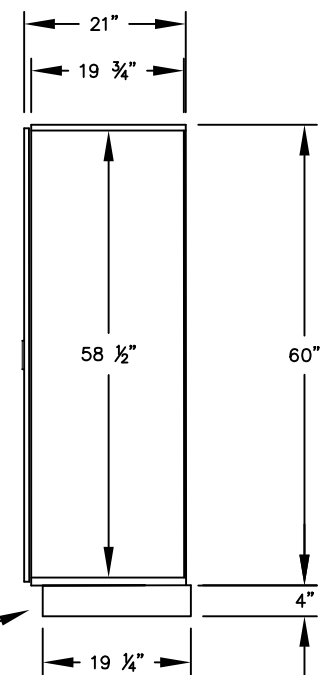

(NOTE: DESIGNER LOCKER SHOWN WITHOUT SIDE PANEL OR SLOPING HOOD. PLEASE ORDER SEPARATELY.)

MODEL #31151
12" WIDE SINGLE TIER
DESIGNER WOOD LOCKER – 1 WIDE

(1) LOCKER COMPARTMENT
 EACH COMPARTMENT:
 10-3/4" W x 58-1/2" H x 19-3/4" D

SIDE VIEW

(BASES ARE MADE OF INDUSTRIAL GRADE PARTICLEBOARD AND ARE COVERED IN A DURABLE BLACK LAMINATE. PLEASE SET BASE TO ALLOW 5/8" BETWEEN THE BACK OF THE LOCKER AND THE WALL FOR AIR VENTILATION.)

MODEL #31151

12" WIDE SINGLE TIER
 DESIGNER WOOD LOCKER
 FIVE FEET HIGH (ADD 4" FOR BASE)

AVAILABLE FINISHES: GRAY, BLUE, BLACK,
 MAPLE, CHERRY OR MAHOGANY

DRAWN: 3/2020

Established in 1936, Salsbury Industries is the industry leader in manufacturing and distributing quality lockers.