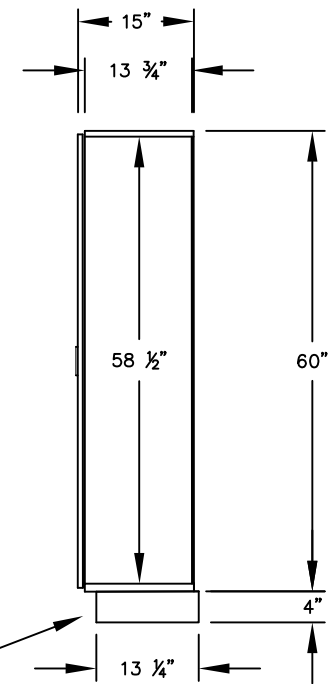

(NOTE: DESIGNER LOCKER SHOWN WITHOUT SIDE PANEL OR SLOPING HOOD. PLEASE ORDER SEPARATELY.)

**MODEL #31155
12" WIDE SINGLE TIER
DESIGNER WOOD LOCKER – 1 WIDE**

(1) LOCKER COMPARTMENT
EACH COMPARTMENT:
10-3/4" W x 58-1/2" H x 13-3/4" D

SIDE VIEW

(BASES ARE MADE OF INDUSTRIAL GRADE PARTICLEBOARD AND ARE COVERED IN A DURABLE BLACK LAMINATE. PLEASE SET BASE TO ALLOW 5/8" BETWEEN THE BACK OF THE LOCKER AND THE WALL FOR AIR VENTILATION.)

MODEL #31155

12" WIDE SINGLE TIER
DESIGNER WOOD LOCKER
FIVE FEET HIGH (ADD 4" FOR BASE)

AVAILABLE FINISHES: GRAY, BLUE, BLACK,
MAPLE, CHERRY OR MAHOGANY

DRAWN: 3/2020

Established in 1936, Salsbury Industries is the industry leader in manufacturing and distributing quality lockers.