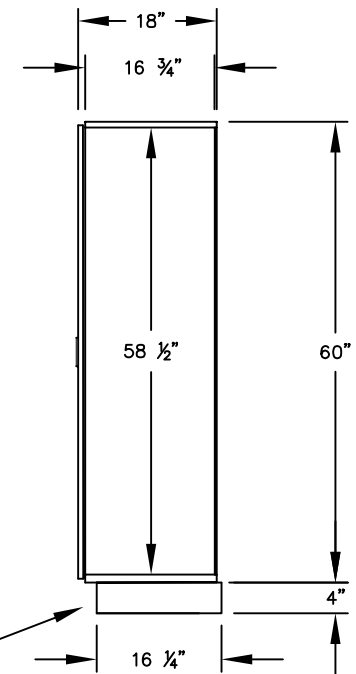

(NOTE: DESIGNER LOCKER SHOWN WITHOUT SIDE PANEL OR SLOPING HOOD. PLEASE ORDER SEPARATELY.)

MODEL #31158
12" WIDE SINGLE TIER
DESIGNER WOOD LOCKER – 1 WIDE

(1) LOCKER COMPARTMENT
 EACH COMPARTMENT:
 10-3/4" W x 58-1/2" H x 16-3/4" D

SIDE VIEW

(BASES ARE MADE OF INDUSTRIAL GRADE PARTICLEBOARD AND ARE COVERED IN A DURABLE BLACK LAMINATE. PLEASE SET BASE TO ALLOW 5/8" BETWEEN THE BACK OF THE LOCKER AND THE WALL FOR AIR VENTILATION.)

MODEL #31158

12" WIDE SINGLE TIER
 DESIGNER WOOD LOCKER
 FIVE FEET HIGH (ADD 4" FOR BASE)

AVAILABLE FINISHES: GRAY, BLUE, BLACK,
 MAPLE, CHERRY OR MAHOGANY

DRAWN: 3/2020

Established in 1936, Salsbury Industries is the industry leader in manufacturing and distributing quality lockers.