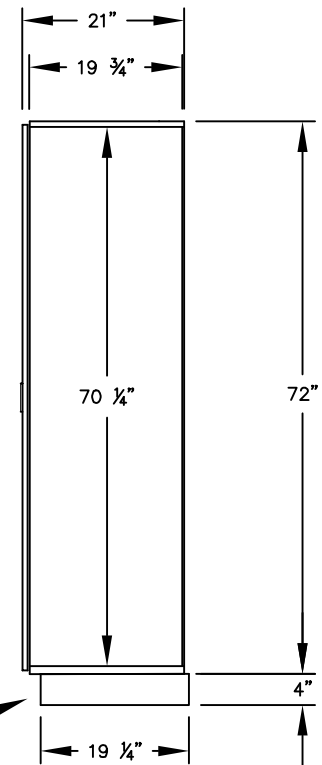

(NOTE: DESIGNER LOCKER SHOWN WITHOUT SIDE PANEL OR SLOPING HOOD. PLEASE ORDER SEPARATELY.)

MODEL #31161
SINGLE TIER
DESIGNER LOCKER - 1 WIDE

(1) LOCKER COMPARTMENT
COMPARTMENT SIZE:
10 3/4" W x 70 1/4" H x 19 3/4" D

SIDE VIEW

(BASES ARE MADE OF INDUSTRIAL GRADE PARTICLEBOARD AND ARE COVERED IN A DURABLE BLACK LAMINATE. PLEASE SET BASE TO ALLOW 5/8" BETWEEN THE BACK OF THE LOCKER AND THE WALL FOR AIR VENTILATION.)

MODEL #31161