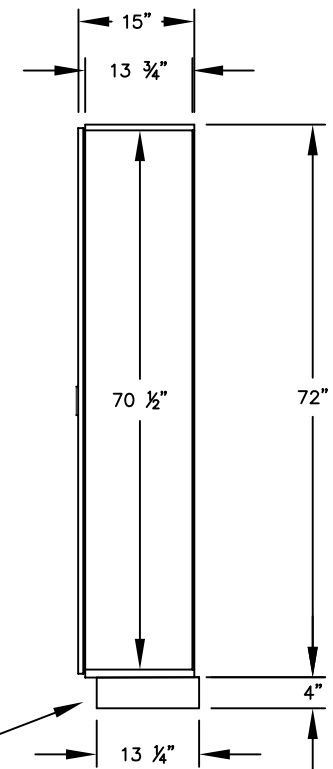

(NOTE: DESIGNER LOCKER SHOWN WITHOUT SIDE PANEL OR SLOPING HOOD. PLEASE ORDER SEPARATELY.)

**MODEL #31165
12" WIDE SINGLE TIER
DESIGNER WOOD LOCKER – 1 WIDE**

(1) LOCKER COMPARTMENT
EACH COMPARTMENT:
10-3/4" W x 70-1/2" H x 13-3/4" D

SIDE VIEW

(BASES ARE MADE OF INDUSTRIAL GRADE PARTICLEBOARD AND ARE COVERED IN A DURABLE BLACK LAMINATE. PLEASE SET BASE TO ALLOW 5/8" BETWEEN THE BACK OF THE LOCKER AND THE WALL FOR AIR VENTILATION.)

MODEL #31165

12" WIDE SINGLE TIER
DESIGNER WOOD LOCKER
SIX FEET HIGH (ADD 4" FOR BASE)

AVAILABLE FINISHES: GRAY, BLUE, BLACK,
MAPLE, CHERRY OR MAHOGANY

DRAWN: 3/2020

Established in 1936, Salsbury Industries is the industry leader in manufacturing and distributing quality lockers.