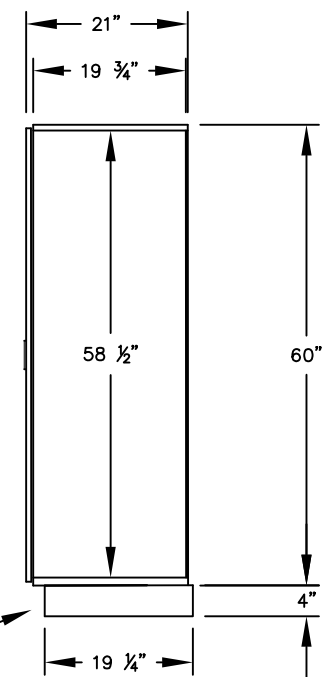

(NOTE: DESIGNER LOCKER SHOWN WITHOUT SIDE PANEL OR SLOPING HOOD. PLEASE ORDER SEPARATELY.)

**MODEL #31351  
12" WIDE SINGLE TIER  
DESIGNER WOOD LOCKER – 3 WIDE**

(3) LOCKER COMPARTMENTS  
EACH COMPARTMENT:  
10-3/4" W x 58-1/2" H x 19-3/4" D

SIDE VIEW

(BASES ARE MADE OF INDUSTRIAL GRADE PARTICLEBOARD AND ARE COVERED IN A DURABLE BLACK LAMINATE. PLEASE SET BASE TO ALLOW 5/8" BETWEEN THE BACK OF THE LOCKER AND THE WALL FOR AIR VENTILATION.)

**MODEL #31351**

12" WIDE SINGLE TIER  
DESIGNER WOOD LOCKER  
FIVE FEET HIGH (ADD 4" FOR BASE)

AVAILABLE FINISHES: GRAY, BLUE, BLACK,  
MAPLE, CHERRY OR MAHOGANY

DRAWN: 3/2020

***Established in 1936, Salsbury Industries is the industry leader in manufacturing and distributing quality lockers.***