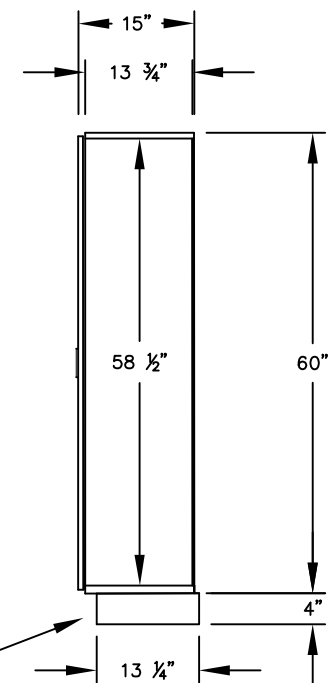

(NOTE: DESIGNER LOCKER SHOWN WITHOUT SIDE PANEL OR SLOPING HOOD. PLEASE ORDER SEPARATELY.)

**MODEL #31355
12" WIDE SINGLE TIER
DESIGNER WOOD LOCKER – 3 WIDE**

(3) LOCKER COMPARTMENTS
EACH COMPARTMENT:
10-3/4" W x 58-1/2" H x 13-3/4" D

SIDE VIEW

(BASES ARE MADE OF INDUSTRIAL GRADE PARTICLEBOARD AND ARE COVERED IN A DURABLE BLACK LAMINATE. PLEASE SET BASE TO ALLOW 5/8" BETWEEN THE BACK OF THE LOCKER AND THE WALL FOR AIR VENTILATION.)

MODEL #31355

12" WIDE SINGLE TIER
DESIGNER WOOD LOCKER
FIVE FEET HIGH (ADD 4" FOR BASE)

AVAILABLE FINISHES: GRAY, BLUE, BLACK,
MAPLE, CHERRY OR MAHOGANY

DRAWN: 3/2020

Established in 1936, Salsbury Industries is the industry leader in manufacturing and distributing quality lockers.