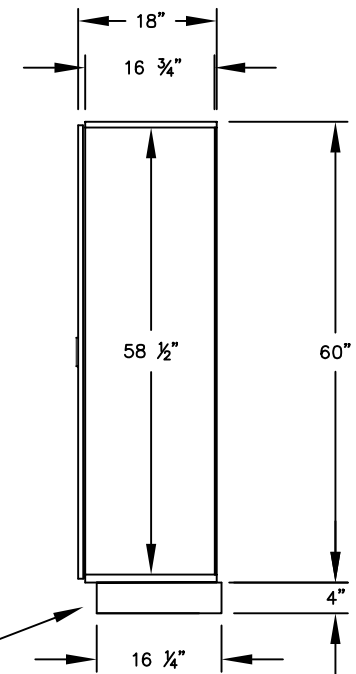

(NOTE: DESIGNER LOCKER SHOWN WITHOUT SIDE PANEL OR SLOPING HOOD. PLEASE ORDER SEPARATELY.)

**MODEL #31358**  
**12" WIDE SINGLE TIER**  
**DESIGNER WOOD LOCKER – 3 WIDE**

(3) LOCKER COMPARTMENTS  
 EACH COMPARTMENT:  
 10-3/4" W x 58-1/2" H x 16-3/4" D

SIDE VIEW

(BASES ARE MADE OF INDUSTRIAL GRADE PARTICLEBOARD AND ARE COVERED IN A DURABLE BLACK LAMINATE. PLEASE SET BASE TO ALLOW 5/8" BETWEEN THE BACK OF THE LOCKER AND THE WALL FOR AIR VENTILATION.)

**MODEL #31358**

12" WIDE SINGLE TIER  
 DESIGNER WOOD LOCKER  
 FIVE FEET HIGH (ADD 4" FOR BASE)

AVAILABLE FINISHES: GRAY, BLUE, BLACK,  
 MAPLE, CHERRY OR MAHOGANY

DRAWN: 3/2020

***Established in 1936, Salsbury Industries is the industry leader in manufacturing and distributing quality lockers.***