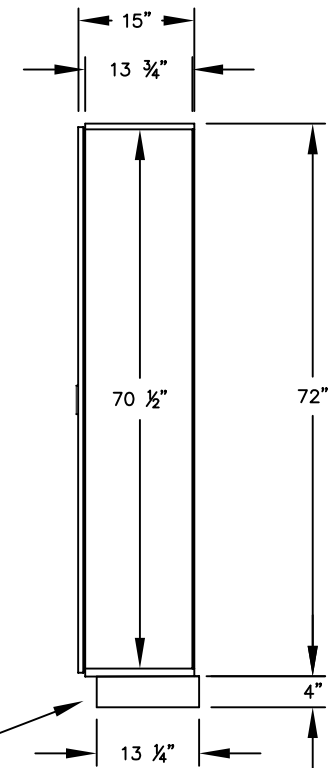

(NOTE: DESIGNER LOCKER SHOWN WITHOUT SIDE PANEL OR SLOPING HOOD. PLEASE ORDER SEPARATELY.)

**MODEL #31365
12" WIDE SINGLE TIER
DESIGNER WOOD LOCKER – 3 WIDE**

(3) LOCKER COMPARTMENTS
EACH COMPARTMENT:
10-3/4" W x 70-1/2" H x 13-3/4" D

SIDE VIEW

(BASES ARE MADE OF INDUSTRIAL GRADE PARTICLEBOARD AND ARE COVERED IN A DURABLE BLACK LAMINATE. PLEASE SET BASE TO ALLOW 5/8" BETWEEN THE BACK OF THE LOCKER AND THE WALL FOR AIR VENTILATION.)

MODEL #31365

12" WIDE SINGLE TIER
DESIGNER WOOD LOCKER
SIX FEET HIGH (ADD 4" FOR BASE)

AVAILABLE FINISHES: GRAY, BLUE, BLACK,
MAPLE, CHERRY OR MAHOGANY

DRAWN: 3/2020

Established in 1936, Salsbury Industries is the industry leader in manufacturing and distributing quality lockers.