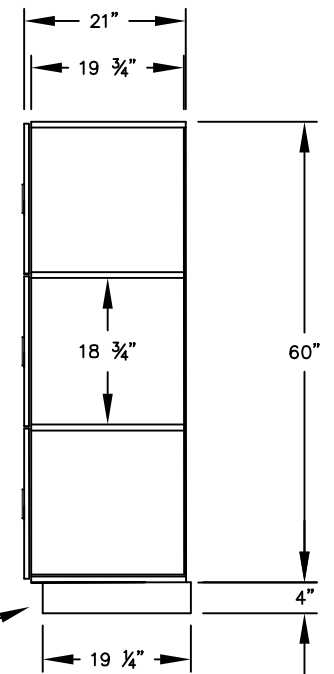

(NOTE: DESIGNER LOCKER SHOWN WITHOUT SIDE PANEL OR SLOPING HOOD. PLEASE ORDER SEPARATELY.)

**MODEL #33151  
12" WIDE TRIPLE TIER  
DESIGNER WOOD LOCKER – 1 WIDE**

(3) LOCKER COMPARTMENTS  
EACH COMPARTMENT:  
10-3/4" W x 18-3/4" H x 19-3/4" D

SIDE VIEW

(BASES ARE MADE OF INDUSTRIAL GRADE PARTICLEBOARD AND ARE COVERED IN A DURABLE BLACK LAMINATE. PLEASE SET BASE TO ALLOW 5/8" BETWEEN THE BACK OF THE LOCKER AND THE WALL FOR AIR VENTILATION.)

**MODEL #33151**

12" WIDE TRIPLE TIER  
DESIGNER WOOD LOCKER  
FIVE FEET HIGH (ADD 4" FOR BASE)

AVAILABLE FINISHES: GRAY, BLUE, BLACK,  
MAPLE, CHERRY OR MAHOGANY

DRAWN: 3/2020

***Established in 1936, Salsbury Industries is the industry leader in manufacturing and distributing quality lockers.***