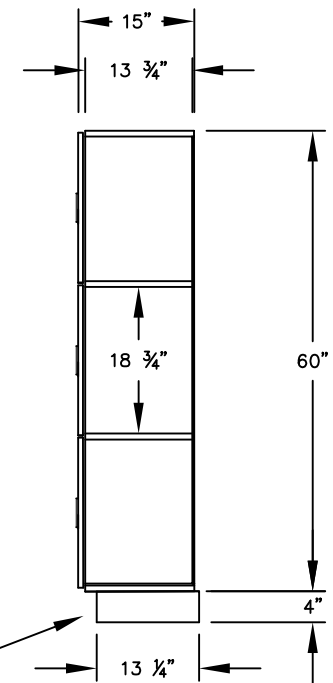

(NOTE: DESIGNER LOCKER SHOWN WITHOUT SIDE PANEL OR SLOPING HOOD. PLEASE ORDER SEPARATELY.)

MODEL #33155
12" WIDE TRIPLE TIER
DESIGNER WOOD LOCKER – 1 WIDE

(3) LOCKER COMPARTMENTS
 EACH COMPARTMENT:
 10-3/4" W x 18-3/4" H x 13-3/4" D

SIDE VIEW

(BASES ARE MADE OF INDUSTRIAL GRADE PARTICLEBOARD AND ARE COVERED IN A DURABLE BLACK LAMINATE. PLEASE SET BASE TO ALLOW 5/8" BETWEEN THE BACK OF THE LOCKER AND THE WALL FOR AIR VENTILATION.)

MODEL #33155

12" WIDE TRIPLE TIER
 DESIGNER WOOD LOCKER
 FIVE FEET HIGH (ADD 4" FOR BASE)

AVAILABLE FINISHES: GRAY, BLUE, BLACK,
 MAPLE, CHERRY OR MAHOGANY

DRAWN: 3/2020

Established in 1936, Salsbury Industries is the industry leader in manufacturing and distributing quality lockers.