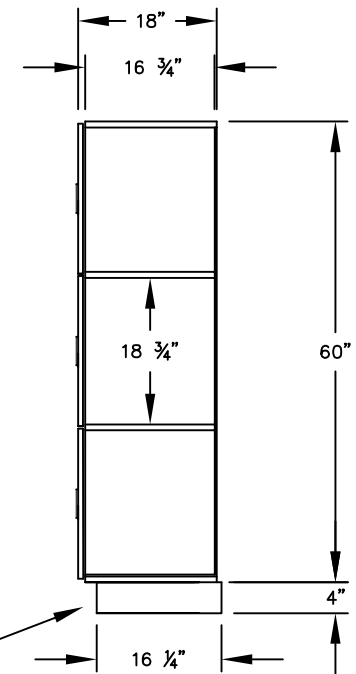

(NOTE: DESIGNER LOCKER SHOWN WITHOUT SIDE PANEL OR SLOPING HOOD. PLEASE ORDER SEPARATELY.)

**MODEL #33158  
12" WIDE TRIPLE TIER  
DESIGNER WOOD LOCKER – 1 WIDE**

(3) LOCKER COMPARTMENTS  
EACH COMPARTMENT:  
10-3/4" W x 18-3/4" H x 16-3/4" D

SIDE VIEW

(BASES ARE MADE OF INDUSTRIAL GRADE PARTICLEBOARD AND ARE COVERED IN A DURABLE BLACK LAMINATE. PLEASE SET BASE TO ALLOW 5/8" BETWEEN THE BACK OF THE LOCKER AND THE WALL FOR AIR VENTILATION.)

**MODEL #33158**

12" WIDE TRIPLE TIER  
DESIGNER WOOD LOCKER  
FIVE FEET HIGH (ADD 4" FOR BASE)

AVAILABLE FINISHES: GRAY, BLUE, BLACK,  
MAPLE, CHERRY OR MAHOGANY

DRAWN: 3/2020

***Established in 1936, Salsbury Industries is the industry leader in manufacturing and distributing quality lockers.***