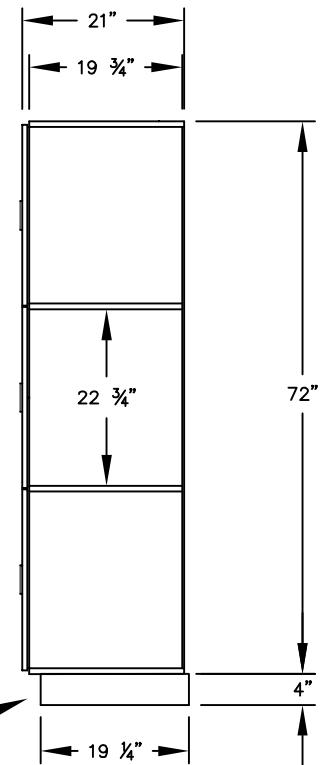

(NOTE: DESIGNER LOCKER SHOWN WITHOUT SIDE PANEL OR SLOPING HOOD. PLEASE ORDER SEPARATELY.)

MODEL #33161  
TRIPLE TIER  
DESIGNER LOCKER - 1 WIDE

(3) LOCKER COMPARTMENTS  
EACH COMPARTMENT:  
10 3/4" W x 22 3/4" H x 19 3/4" D

SIDE VIEW

(BASES ARE MADE OF INDUSTRIAL GRADE PARTICLEBOARD AND ARE COVERED IN A DURABLE BLACK LAMINATE. PLEASE SET BASE TO ALLOW 5/8" BETWEEN THE BACK OF THE LOCKER AND THE WALL FOR AIR VENTILATION.)

MODEL #33161

21" DEEP TRIPLE TIER  
DESIGNER LOCKER  
SIX FEET HIGH (ADD 4" FOR BASE)

AVAILABLE FINISHES: GRAY, BLUE, BLACK,  
MAPLE, CHERRY OR MAHOGANY

DRAWN: 02/12

***Established in 1936, Salsbury Industries  
is the industry leader in manufacturing and distributing  
quality lockers and storage solutions.***