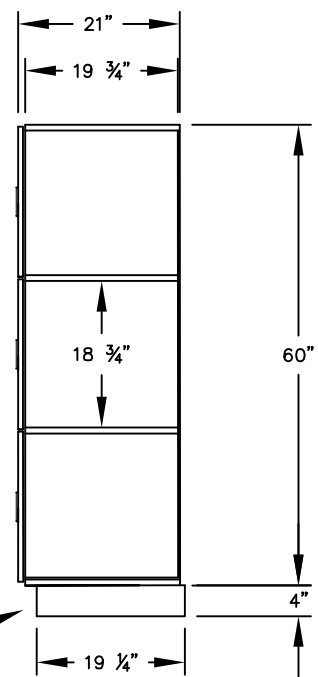

(NOTE: DESIGNER LOCKER SHOWN WITHOUT SIDE PANEL OR SLOPING HOOD. PLEASE ORDER SEPARATELY.)

**MODEL #33351
12" WIDE TRIPLE TIER
DESIGNER WOOD LOCKER – 3 WIDE**

(9) LOCKER COMPARTMENTS
EACH COMPARTMENT:
10-3/4" W x 18-3/4" H x 19-3/4" D

SIDE VIEW

(BASES ARE MADE OF INDUSTRIAL GRADE PARTICLEBOARD AND ARE COVERED IN A DURABLE BLACK LAMINATE. PLEASE SET BASE TO ALLOW 5/8" BETWEEN THE BACK OF THE LOCKER AND THE WALL FOR AIR VENTILATION.)

MODEL #33351

12" WIDE TRIPLE TIER
DESIGNER WOOD LOCKER
FIVE FEET HIGH (ADD 4" FOR BASE)

AVAILABLE FINISHES: GRAY, BLUE, BLACK,
MAPLE, CHERRY OR MAHOGANY

DRAWN: 3/2020

Established in 1936, Salsbury Industries is the industry leader in manufacturing and distributing quality lockers.