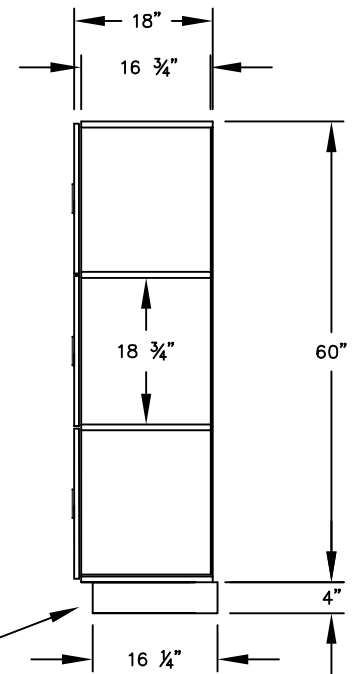

(NOTE: DESIGNER LOCKER SHOWN WITHOUT SIDE PANEL OR SLOPING HOOD. PLEASE ORDER SEPARATELY.)

**MODEL #33358
12" WIDE TRIPLE TIER
DESIGNER WOOD LOCKER – 3 WIDE**

(9) LOCKER COMPARTMENTS
EACH COMPARTMENT:
10-3/4" W x 18-3/4" H x 16-3/4" D

SIDE VIEW

(BASES ARE MADE OF INDUSTRIAL GRADE PARTICLEBOARD AND ARE COVERED IN A DURABLE BLACK LAMINATE. PLEASE SET BASE TO ALLOW 5/8" BETWEEN THE BACK OF THE LOCKER AND THE WALL FOR AIR VENTILATION.)

MODEL #33358

12" WIDE TRIPLE TIER
DESIGNER WOOD LOCKER
FIVE FEET HIGH (ADD 4" FOR BASE)

AVAILABLE FINISHES: GRAY, BLUE, BLACK,
MAPLE, CHERRY OR MAHOGANY

DRAWN: 3/2020

Established in 1936, Salsbury Industries is the industry leader in manufacturing and distributing quality lockers.