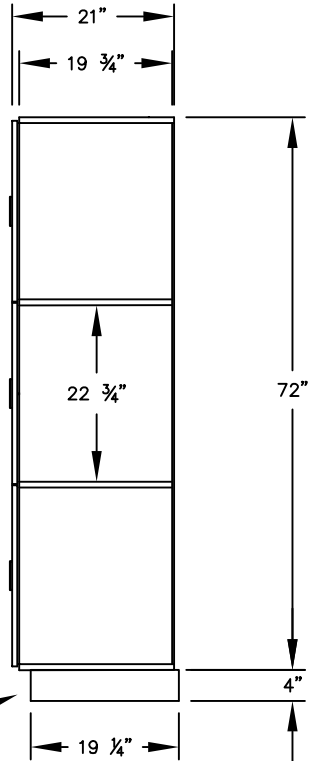

(NOTE: DESIGNER LOCKER SHOWN WITHOUT SIDE PANEL OR SLOPING HOOD. PLEASE ORDER SEPARATELY.)

MODEL #33361  
TRIPLE TIER  
DESIGNER LOCKER - 3 WIDE

(9) LOCKER COMPARTMENTS  
EACH COMPARTMENT:  
10 3/4" W x 22 3/4" H x 19 3/4" D

(BASES ARE MADE OF INDUSTRIAL GRADE PARTICLEBOARD AND ARE COVERED IN A DURABLE BLACK LAMINATE. PLEASE SET BASE TO ALLOW 5/8" BETWEEN THE BACK OF THE LOCKER AND THE WALL FOR AIR VENTILATION.)

MODEL #33361

21" DEEP TRIPLE TIER  
DESIGNER LOCKER  
SIX FEET HIGH (ADD 4" FOR BASE)

AVAILABLE FINISHES: GRAY, BLUE, BLACK,  
MAPLE, CHERRY OR MAHOGANY

DRAWN: 02/12

**Established in 1936, Salsbury Industries  
is the industry leader in manufacturing and distributing  
quality lockers and storage solutions.**