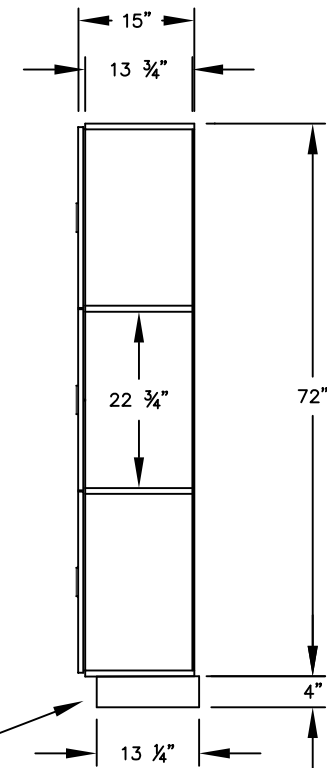

(NOTE: DESIGNER LOCKER SHOWN WITHOUT SIDE PANEL OR SLOPING HOOD. PLEASE ORDER SEPARATELY.)

MODEL #33365
12" WIDE TRIPLE TIER
DESIGNER WOOD LOCKER – 3 WIDE

(9) LOCKER COMPARTMENTS
 EACH COMPARTMENT:
 10-3/4" W x 22-3/4" H x 13-3/4" D

SIDE VIEW

(BASES ARE MADE OF INDUSTRIAL GRADE PARTICLEBOARD AND ARE COVERED IN A DURABLE BLACK LAMINATE. PLEASE SET BASE TO ALLOW 5/8" BETWEEN THE BACK OF THE LOCKER AND THE WALL FOR AIR VENTILATION.)

MODEL #33365

12" WIDE TRIPLE TIER
 DESIGNER WOOD LOCKER
 SIX FEET HIGH (ADD 4" FOR BASE)

AVAILABLE FINISHES: GRAY, BLUE, BLACK,
 MAPLE, CHERRY OR MAHOGANY

DRAWN: 3/2020

Established in 1936, Salsbury Industries is the industry leader in manufacturing and distributing quality lockers.