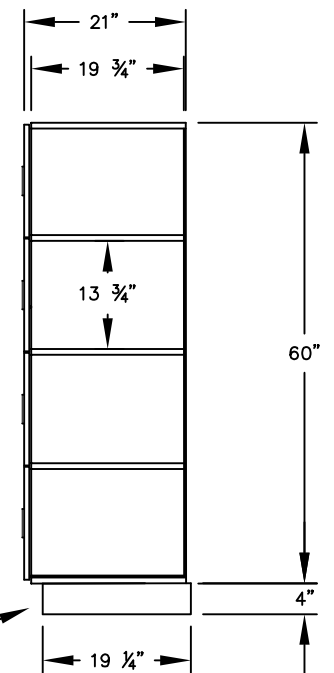

(NOTE: DESIGNER LOCKER SHOWN WITHOUT SIDE PANEL OR SLOPING HOOD. PLEASE ORDER SEPARATELY.)

**MODEL #34151
12" WIDE FOUR TIER
DESIGNER WOOD LOCKER – 1 WIDE**

(4) LOCKER COMPARTMENTS
EACH COMPARTMENT:
10-3/4" W x 14" H x 19-3/4" D

SIDE VIEW

(BASES ARE MADE OF INDUSTRIAL GRADE PARTICLEBOARD AND ARE COVERED IN A DURABLE BLACK LAMINATE. PLEASE SET BASE TO ALLOW 5/8" BETWEEN THE BACK OF THE LOCKER AND THE WALL FOR AIR VENTILATION.)

MODEL #34151

12" WIDE FOUR TIER
DESIGNER WOOD LOCKER
FIVE FEET HIGH (ADD 4" FOR BASE)

AVAILABLE FINISHES: GRAY, BLUE, BLACK,
MAPLE, CHERRY OR MAHOGANY

DRAWN: 3/2020

Established in 1936, Salsbury Industries is the industry leader in manufacturing and distributing quality lockers.