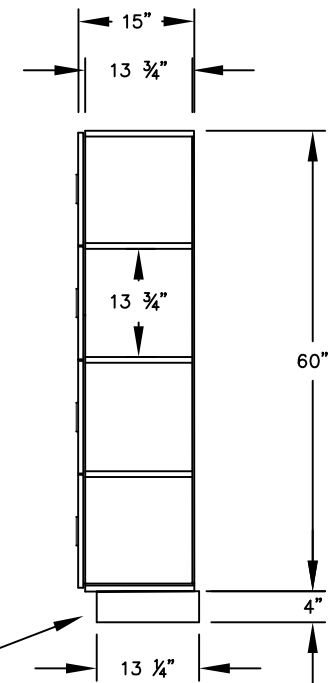

(NOTE: DESIGNER LOCKER SHOWN WITHOUT SIDE PANEL OR SLOPING HOOD. PLEASE ORDER SEPARATELY.)

**MODEL #34155**  
**12" WIDE FOUR TIER**  
**DESIGNER WOOD LOCKER – 1 WIDE**

(4) LOCKER COMPARTMENTS  
 EACH COMPARTMENT:  
 10-3/4" W x 14" H x 13-3/4" D

SIDE VIEW

(BASES ARE MADE OF INDUSTRIAL GRADE PARTICLEBOARD AND ARE COVERED IN A DURABLE BLACK LAMINATE. PLEASE SET BASE TO ALLOW 5/8" BETWEEN THE BACK OF THE LOCKER AND THE WALL FOR AIR VENTILATION.)

**MODEL #34155**

12" WIDE FOUR TIER  
 DESIGNER WOOD LOCKER  
 FIVE FEET HIGH (ADD 4" FOR BASE)

AVAILABLE FINISHES: GRAY, BLUE, BLACK,  
 MAPLE, CHERRY OR MAHOGANY

DRAWN: 3/2020

***Established in 1936, Salsbury Industries is the industry leader in manufacturing and distributing quality lockers.***