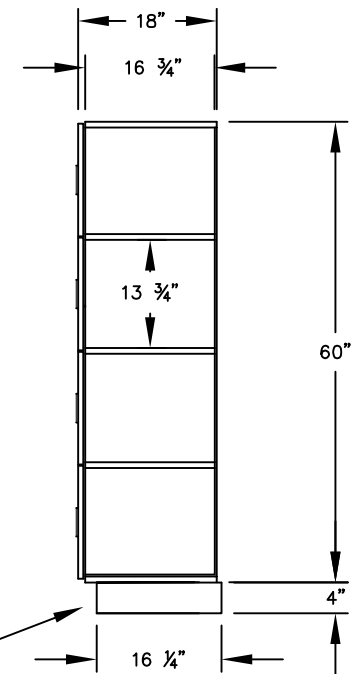

(NOTE: DESIGNER LOCKER SHOWN WITHOUT SIDE PANEL OR SLOPING HOOD. PLEASE ORDER SEPARATELY.)

MODEL #34158
12" WIDE FOUR TIER
DESIGNER WOOD LOCKER – 1 WIDE

(4) LOCKER COMPARTMENTS
 EACH COMPARTMENT:
 10-3/4" W x 14" H x 16-3/4" D

SIDE VIEW

(BASES ARE MADE OF INDUSTRIAL GRADE PARTICLEBOARD AND ARE COVERED IN A DURABLE BLACK LAMINATE. PLEASE SET BASE TO ALLOW 5/8" BETWEEN THE BACK OF THE LOCKER AND THE WALL FOR AIR VENTILATION.)

MODEL #34158

12" WIDE FOUR TIER
 DESIGNER WOOD LOCKER
 FIVE FEET HIGH (ADD 4" FOR BASE)

AVAILABLE FINISHES: GRAY, BLUE, BLACK,
 MAPLE, CHERRY OR MAHOGANY

DRAWN: 3/2020

Established in 1936, Salsbury Industries is the industry leader in manufacturing and distributing quality lockers.