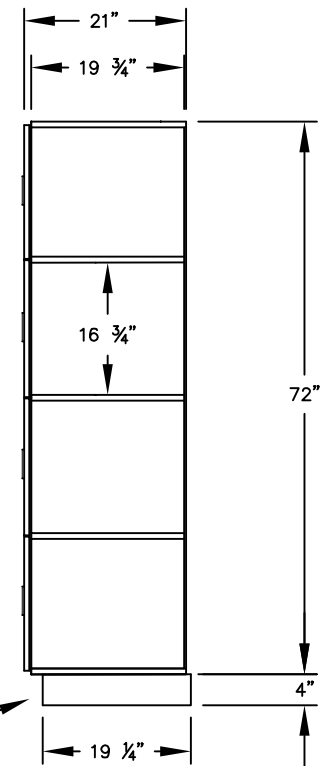

(NOTE: DESIGNER LOCKER SHOWN WITHOUT SIDE PANEL OR SLOPING HOOD. PLEASE ORDER SEPARATELY.)

MODEL #34161
 12" WIDE FOUR TIER
 DESIGNER WOOD LOCKER – 1 WIDE

(4) LOCKER COMPARTMENTS
 EACH COMPARTMENT:
 10-3/4" W x 17" H x 19-3/4" D

SIDE VIEW

(BASES ARE MADE OF INDUSTRIAL GRADE PARTICLEBOARD AND ARE COVERED IN A DURABLE BLACK LAMINATE. PLEASE SET BASE TO ALLOW 5/8" BETWEEN THE BACK OF THE LOCKER AND THE WALL FOR AIR VENTILATION.)

MODEL #34161

12" WIDE FOUR TIER
 DESIGNER WOOD LOCKER
 SIX FEET HIGH (ADD 4" FOR BASE)

AVAILABLE FINISHES: GRAY, BLUE, BLACK,
 MAPLE, CHERRY OR MAHOGANY

DRAWN: 3/2020

Established in 1936, Salsbury Industries is the industry leader in manufacturing and distributing quality lockers.