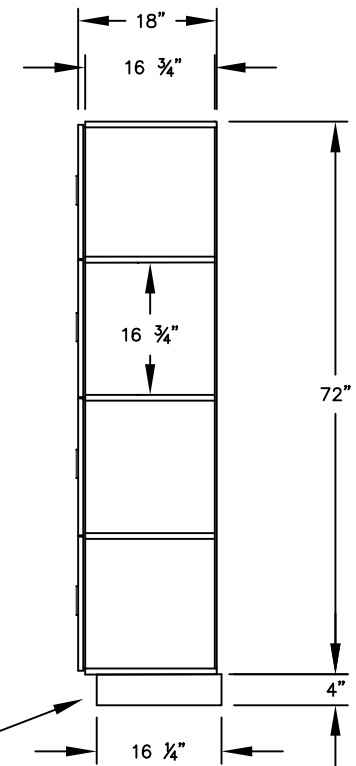

(NOTE: DESIGNER LOCKER SHOWN WITHOUT SIDE PANEL OR SLOPING HOOD. PLEASE ORDER SEPARATELY.)

MODEL #34168
12" WIDE FOUR TIER
DESIGNER WOOD LOCKER – 1 WIDE

(4) LOCKER COMPARTMENTS
 EACH COMPARTMENT:
 10-3/4" W x 17" H x 16-3/4" D

SIDE VIEW

(BASES ARE MADE OF INDUSTRIAL GRADE PARTICLEBOARD AND ARE COVERED IN A DURABLE BLACK LAMINATE. PLEASE SET BASE TO ALLOW 5/8" BETWEEN THE BACK OF THE LOCKER AND THE WALL FOR AIR VENTILATION.)

MODEL #34168

12" WIDE FOUR TIER
 DESIGNER WOOD LOCKER
 SIX FEET HIGH (ADD 4" FOR BASE)

AVAILABLE FINISHES: GRAY, BLUE, BLACK,
 MAPLE, CHERRY OR MAHOGANY

DRAWN: 3/2020

Established in 1936, Salsbury Industries is the industry leader in manufacturing and distributing quality lockers.