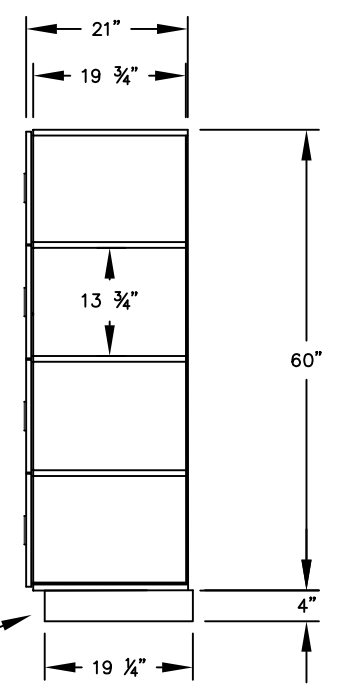

(NOTE: DESIGNER LOCKER SHOWN WITHOUT SIDE PANEL OR SLOPING HOOD. PLEASE ORDER SEPARATELY.)

**MODEL #34351
12" WIDE FOUR TIER
DESIGNER WOOD LOCKER – 3 WIDE**

(12) LOCKER COMPARTMENTS
EACH COMPARTMENT:
10-3/4" W x 14" H x 19-3/4" D

SIDE VIEW

(BASES ARE MADE OF INDUSTRIAL GRADE PARTICLEBOARD AND ARE COVERED IN A DURABLE BLACK LAMINATE. PLEASE SET BASE TO ALLOW 5/8" BETWEEN THE BACK OF THE LOCKER AND THE WALL FOR AIR VENTILATION.)

MODEL #34351

12" WIDE FOUR TIER
DESIGNER WOOD LOCKER
FIVE FEET HIGH (ADD 4" FOR BASE)

AVAILABLE FINISHES: GRAY, BLUE, BLACK,
MAPLE, CHERRY OR MAHOGANY

DRAWN: 3/2020

Established in 1936, Salsbury Industries is the industry leader in manufacturing and distributing quality lockers.