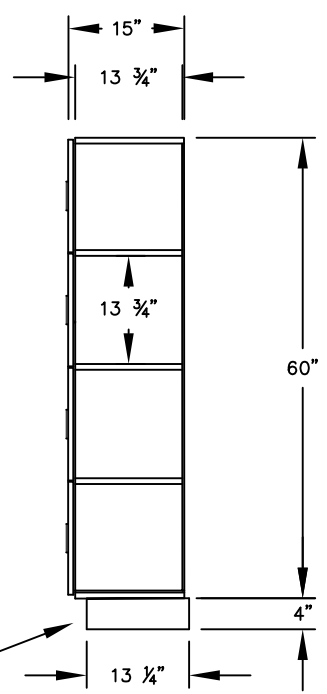

(NOTE: DESIGNER LOCKER SHOWN WITHOUT SIDE PANEL OR SLOPING HOOD. PLEASE ORDER SEPARATELY.)

**MODEL #34355**  
**12" WIDE FOUR TIER**  
**DESIGNER WOOD LOCKER – 3 WIDE**

(12) LOCKER COMPARTMENTS  
 EACH COMPARTMENT:  
 10-3/4" W x 14" H x 13-3/4" D

SIDE VIEW

(BASES ARE MADE OF INDUSTRIAL GRADE PARTICLEBOARD AND ARE COVERED IN A DURABLE BLACK LAMINATE. PLEASE SET BASE TO ALLOW 5/8" BETWEEN THE BACK OF THE LOCKER AND THE WALL FOR AIR VENTILATION.)

**MODEL #34355**

12" WIDE FOUR TIER  
 DESIGNER WOOD LOCKER  
 FIVE FEET HIGH (ADD 4" FOR BASE)

AVAILABLE FINISHES: GRAY, BLUE, BLACK,  
 MAPLE, CHERRY OR MAHOGANY

DRAWN: 3/2020

***Established in 1936, Salsbury Industries is the industry leader in manufacturing and distributing quality lockers.***