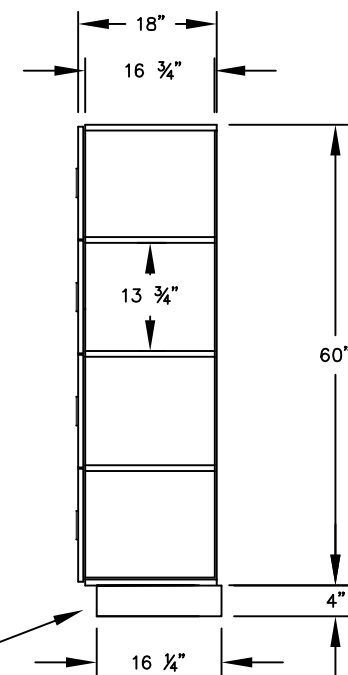

(NOTE: DESIGNER LOCKER SHOWN WITHOUT SIDE PANEL OR SLOPING HOOD. PLEASE ORDER SEPARATELY.)

**MODEL #34358  
12" WIDE FOUR TIER  
DESIGNER WOOD LOCKER – 3 WIDE**

(12) LOCKER COMPARTMENTS  
EACH COMPARTMENT:  
10-3/4" W x 14" H x 16-3/4" D

SIDE VIEW

(BASES ARE MADE OF INDUSTRIAL GRADE PARTICLEBOARD AND ARE COVERED IN A DURABLE BLACK LAMINATE. PLEASE SET BASE TO ALLOW 5/8" BETWEEN THE BACK OF THE LOCKER AND THE WALL FOR AIR VENTILATION.)

**MODEL #34358**

12" WIDE FOUR TIER  
DESIGNER WOOD LOCKER  
FIVE FEET HIGH (ADD 4" FOR BASE)

AVAILABLE FINISHES: GRAY, BLUE, BLACK,  
MAPLE, CHERRY OR MAHOGANY

DRAWN: 3/2020

***Established in 1936, Salsbury Industries is the industry leader in manufacturing and distributing quality lockers.***