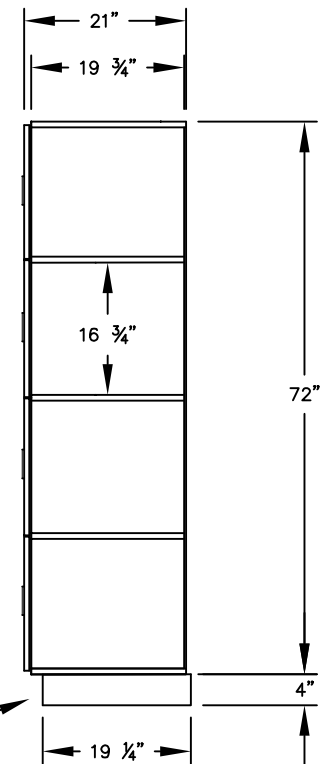

(NOTE: DESIGNER LOCKER SHOWN WITHOUT SIDE PANEL OR SLOPING HOOD. PLEASE ORDER SEPARATELY.)

MODEL #34361
12" WIDE FOUR TIER
DESIGNER WOOD LOCKER – 3 WIDE

(12) LOCKER COMPARTMENTS
 EACH COMPARTMENT:
 10-3/4" W x 17" H x 19-3/4" D

SIDE VIEW

(BASES ARE MADE OF INDUSTRIAL GRADE PARTICLEBOARD AND ARE COVERED IN A DURABLE BLACK LAMINATE. PLEASE SET BASE TO ALLOW 5/8" BETWEEN THE BACK OF THE LOCKER AND THE WALL FOR AIR VENTILATION.)

MODEL #34361

12" WIDE FOUR TIER
 DESIGNER WOOD LOCKER
 SIX FEET HIGH (ADD 4" FOR BASE)

AVAILABLE FINISHES: GRAY, BLUE, BLACK,
 MAPLE, CHERRY OR MAHOGANY

DRAWN: 3/2020

Established in 1936, Salsbury Industries is the industry leader in manufacturing and distributing quality lockers.