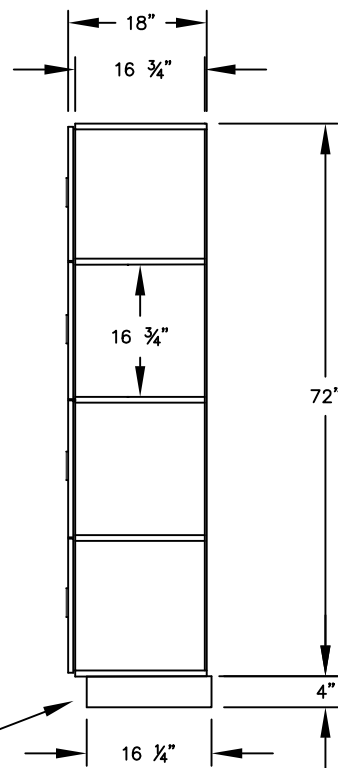

(NOTE: DESIGNER LOCKER SHOWN WITHOUT SIDE PANEL OR SLOPING HOOD. PLEASE ORDER SEPARATELY.)

**MODEL #34368**  
**12" WIDE FOUR TIER**  
**DESIGNER WOOD LOCKER – 3 WIDE**

(12) LOCKER COMPARTMENTS  
 EACH COMPARTMENT:  
 10-3/4" W x 17" H x 16-3/4" D

**SIDE VIEW**

(BASES ARE MADE OF INDUSTRIAL GRADE PARTICLEBOARD AND ARE COVERED IN A DURABLE BLACK LAMINATE. PLEASE SET BASE TO ALLOW 5/8" BETWEEN THE BACK OF THE LOCKER AND THE WALL FOR AIR VENTILATION.)

**MODEL #34368**

12" WIDE FOUR TIER  
 DESIGNER WOOD LOCKER  
 SIX FEET HIGH (ADD 4" FOR BASE)

AVAILABLE FINISHES: GRAY, BLUE, BLACK,  
 MAPLE, CHERRY OR MAHOGANY

DRAWN: 3/2020

***Established in 1936, Salsbury Industries is the industry leader in manufacturing and distributing quality lockers.***