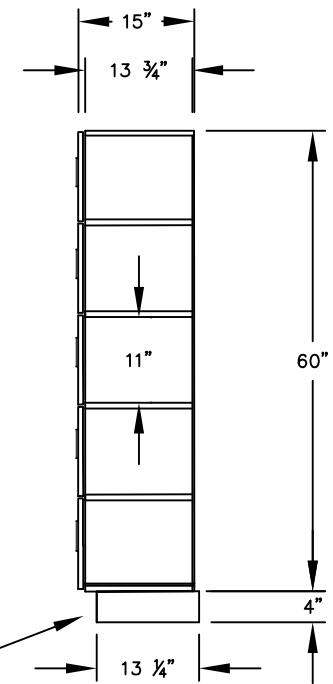

(NOTE: DESIGNER LOCKER SHOWN WITHOUT SIDE PANEL OR SLOPING HOOD. PLEASE ORDER SEPARATELY.)

**MODEL #35155
12" WIDE FIVE TIER BOX STYLE
DESIGNER WOOD LOCKER – 1 WIDE**

(5) LOCKER COMPARTMENTS
EACH COMPARTMENT:
10-3/4" W x 11" H x 13-3/4" D

SIDE VIEW

(BASES ARE MADE OF INDUSTRIAL GRADE PARTICLEBOARD AND ARE COVERED IN A DURABLE BLACK LAMINATE. PLEASE SET BASE TO ALLOW 5/8" BETWEEN THE BACK OF THE LOCKER AND THE WALL FOR AIR VENTILATION.)

MODEL #35155

12" WIDE FIVE TIER BOX STYLE
DESIGNER WOOD LOCKER
FIVE FEET HIGH (ADD 4" FOR BASE)

AVAILABLE FINISHES: GRAY, BLUE, BLACK,
MAPLE, CHERRY OR MAHOGANY

DRAWN: 3/2020

Established in 1936, Salsbury Industries is the industry leader in manufacturing and distributing quality lockers.