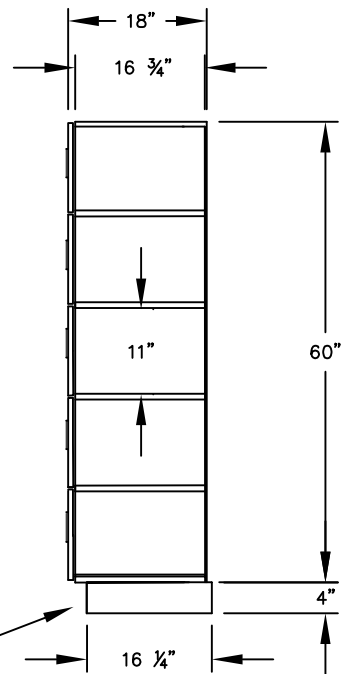

(NOTE: DESIGNER LOCKER SHOWN WITHOUT SIDE PANEL OR SLOPING HOOD. PLEASE ORDER SEPARATELY.)

MODEL #35358
12" WIDE FIVE TIER BOX STYLE
DESIGNER WOOD LOCKER – 3 WIDE

(15) LOCKER COMPARTMENTS
 EACH COMPARTMENT:
 10-3/4" W x 11" H x 16-3/4" D

SIDE VIEW

(BASES ARE MADE OF INDUSTRIAL GRADE PARTICLEBOARD AND ARE COVERED IN A DURABLE BLACK LAMINATE. PLEASE SET BASE TO ALLOW 5/8" BETWEEN THE BACK OF THE LOCKER AND THE WALL FOR AIR VENTILATION.)

MODEL #35358

12" WIDE FIVE TIER BOX STYLE
 DESIGNER WOOD LOCKER
 FIVE FEET HIGH (ADD 4" FOR BASE)

AVAILABLE FINISHES: GRAY, BLUE, BLACK,
 MAPLE, CHERRY OR MAHOGANY

DRAWN: 3/2020

Established in 1936, Salsbury Industries is the industry leader in manufacturing and distributing quality lockers.