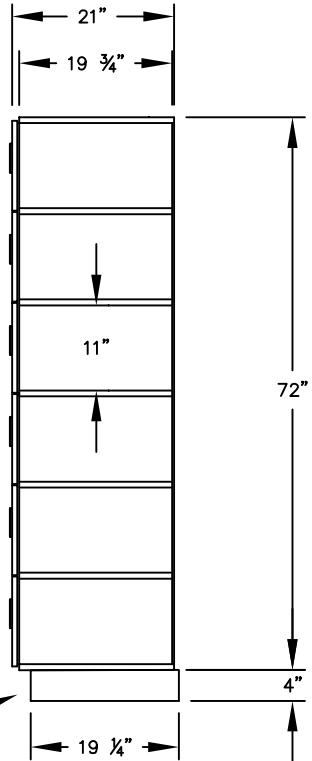

(NOTE: DESIGNER LOCKER SHOWN WITHOUT SIDE PANEL OR SLOPING HOOD. PLEASE ORDER SEPARATELY.)

MODEL #36361
SIX TIER BOX STYLE
DESIGNER LOCKER - 3 WIDE

(18) LOCKER COMPARTMENTS
EACH COMPARTMENT:
10 3/4" W x 11" H x 19 3/4" D

(BASES ARE MADE OF INDUSTRIAL GRADE PARTICLEBOARD AND ARE COVERED IN A DURABLE BLACK LAMINATE. PLEASE SET BASE TO ALLOW 5/8" BETWEEN THE BACK OF THE LOCKER AND THE WALL FOR AIR VENTILATION.)

MODEL #36361

21" DEEP SIX TIER BOX STYLE
DESIGNER LOCKER
SIX FEET HIGH (ADD 4" FOR BASE)

AVAILABLE FINISHES: GRAY, BLUE, BLACK,
MAPLE, CHERRY OR MAHOGANY

DRAWN: 02/12

***Established in 1936, Salsbury Industries
is the industry leader in manufacturing and distributing
quality lockers and storage solutions.***