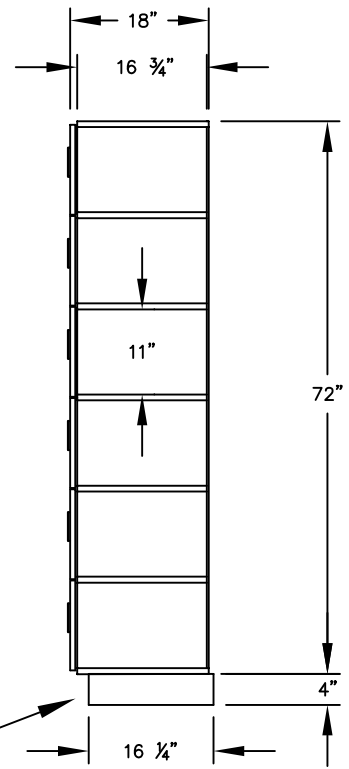

(NOTE: DESIGNER LOCKER SHOWN WITHOUT SIDE PANEL OR SLOPING HOOD. PLEASE ORDER SEPARATELY.)

MODEL #36368
SIX TIER BOX STYLE
DESIGNER LOCKER - 3 WIDE

(18) LOCKER COMPARTMENTS
EACH COMPARTMENT:
10 3/4" W x 11" H x 16 3/4" D

SIDE VIEW

(BASES ARE MADE OF INDUSTRIAL GRADE PARTICLEBOARD AND ARE COVERED IN A DURABLE BLACK LAMINATE. PLEASE SET BASE TO ALLOW 5/8" BETWEEN THE BACK OF THE LOCKER AND THE WALL FOR AIR VENTILATION.)

MODEL #36368

18" DEEP SIX TIER BOX STYLE
DESIGNER LOCKER
SIX FEET HIGH (ADD 4" FOR BASE)

AVAILABLE FINISHES: GRAY, BLUE, BLACK,
MAPLE, CHERRY OR MAHOGANY

DRAWN: 02/12

**Established in 1936, Salsbury Industries
is the industry leader in manufacturing and distributing
quality lockers and storage solutions.**