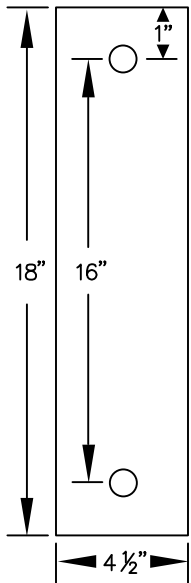

PEDESTAL
BOLT PATTERN

MODEL #77771-ADA
42" WIDE ALUMINUM ADA LOCKER BENCH
42" W x 18" H x 20" D

MODEL #77771-ADA

42" WIDE ALUMINUM ADA
LOCKER BENCH

DRAWN: 3/2020

***Established in 1936, Salsbury Industries is the industry
leader in manufacturing and distributing quality lockers.***