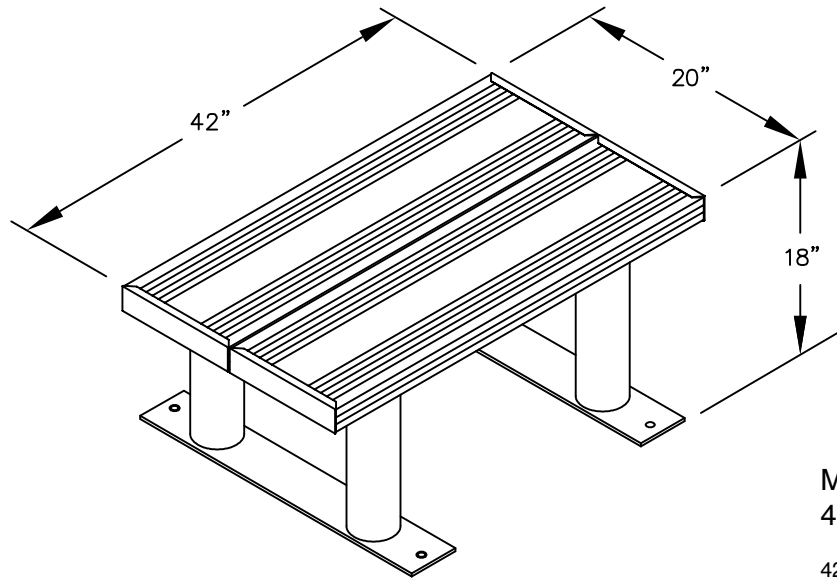

PEDESTAL
BOLT PATTERN

MODEL #77771-ADA
42" WIDE ALUMINUM ADA LOCKER BENCH
42" W x 18" H x 20" D

MODEL #77771-ADA

42" WIDE ALUMINUM ADA
LOCKER BENCH

DRAWN: 3/2020

***Established in 1936, Salsbury Industries is the industry
leader in manufacturing and distributing quality lockers.***