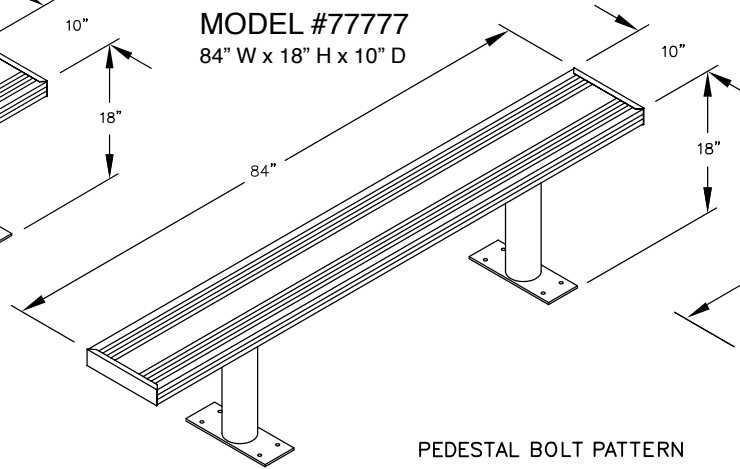

MODEL #77773
36" WIDE ALUMINUM LOCKER BENCH
36" W x 18" H x 10" D

MODEL #77773

36" WIDE ALUMINUM LOCKER BENCH

DRAWN: 3/2020

Established in 1936, Salsbury Industries is the industry leader in manufacturing and distributing quality lockers.

MODEL #77773
36" W x 18" H x 10" D

MODEL #77774
48" W x 18" H x 10" D

MODEL #77775
60" W x 18" H x 10" D

MODEL #77776
72" W x 18" H x 10" D

MODEL #77777
84" W x 18" H x 10" D

MODEL #77778
96" W x 18" H x 10" D

PEDESTAL BOLT PATTERN

ALUMINUM LOCKER BENCHES

- MODEL #77773 (36" Wide)
- MODEL #77774 (48" Wide)
- MODEL #77775 (60" Wide)
- MODEL #77776 (72" Wide)
- MODEL #77777 (84" Wide)
- MODEL #77778 (96" Wide)

DRAWN: 7/2020