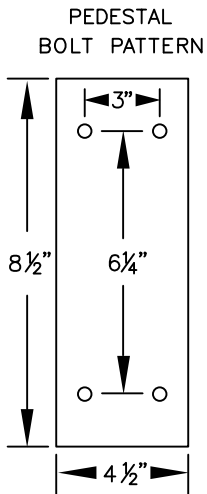

MODEL #77773
36" WIDE ALUMINUM LOCKER BENCH
36" W x 18" H x 10" D

MODEL #77773

36" WIDE ALUMINUM LOCKER BENCH

DRAWN: 3/2020

Established in 1936, Salsbury Industries is the industry leader in manufacturing and distributing quality lockers.

MODEL #77773
36" W x 18" H x 10" D

MODEL #77774
48" W x 18" H x 10" D

MODEL #77775
60" W x 18" H x 10" D

MODEL #77776
72" W x 18" H x 10" D

MODEL #77777
84" W x 18" H x 10" D

MODEL #77778
96" W x 18" H x 10" D

PEDESTAL BOLT PATTERN

ALUMINUM LOCKER BENCHES

- MODEL #77773 (36" Wide)
- MODEL #77774 (48" Wide)
- MODEL #77775 (60" Wide)
- MODEL #77776 (72" Wide)
- MODEL #77777 (84" Wide)
- MODEL #77778 (96" Wide)

DRAWN: 7/2020