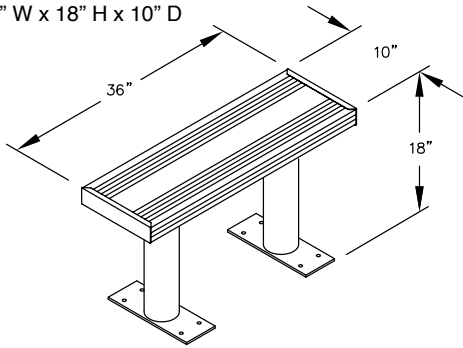

MODEL #77773
36" WIDE ALUMINUM LOCKER BENCH
36" W x 18" H x 10" D

MODEL #77773

36" WIDE ALUMINUM LOCKER BENCH

DRAWN: 3/2020

Established in 1936, Salsbury Industries is the industry leader in manufacturing and distributing quality lockers.

MODEL #77773
36" W x 18" H x 10" D

MODEL #77774
48" W x 18" H x 10" D

MODEL #77775
60" W x 18" H x 10" D

MODEL #77776
72" W x 18" H x 10" D

MODEL #77777
84" W x 18" H x 10" D

MODEL #77778
96" W x 18" H x 10" D

PEDESTAL BOLT PATTERN

ALUMINUM LOCKER BENCHES

- MODEL #77773 (36" Wide)
- MODEL #77774 (48" Wide)
- MODEL #77775 (60" Wide)
- MODEL #77776 (72" Wide)
- MODEL #77777 (84" Wide)
- MODEL #77778 (96" Wide)

DRAWN: 7/2020