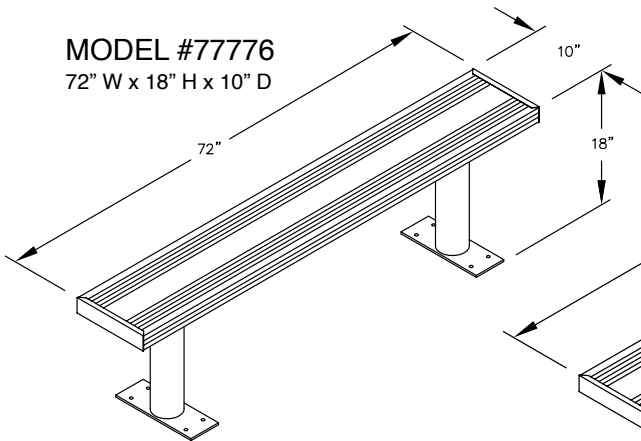

MODEL #77773
36" WIDE ALUMINUM LOCKER BENCH
36" W x 18" H x 10" D

MODEL #77773

36" WIDE ALUMINUM LOCKER BENCH

DRAWN: 3/2020

Established in 1936, Salsbury Industries is the industry leader in manufacturing and distributing quality lockers.

MODEL #77773
36" W x 18" H x 10" D

MODEL #77774
48" W x 18" H x 10" D

MODEL #77775
60" W x 18" H x 10" D

MODEL #77776
72" W x 18" H x 10" D

MODEL #77777
84" W x 18" H x 10" D

MODEL #77778
96" W x 18" H x 10" D

PEDESTAL BOLT PATTERN

ALUMINUM LOCKER BENCHES

- MODEL #77773 (36" Wide)
- MODEL #77774 (48" Wide)
- MODEL #77775 (60" Wide)
- MODEL #77776 (72" Wide)
- MODEL #77777 (84" Wide)
- MODEL #77778 (96" Wide)

DRAWN: 7/2020