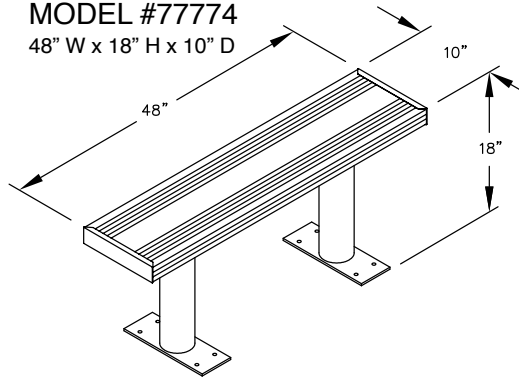

MODEL #77773
36" WIDE ALUMINUM LOCKER BENCH
36" W x 18" H x 10" D

MODEL #77773

36" WIDE ALUMINUM LOCKER BENCH

DRAWN: 3/2020

Established in 1936, Salsbury Industries is the industry leader in manufacturing and distributing quality lockers.

MODEL #77773
36" W x 18" H x 10" D

MODEL #77774
48" W x 18" H x 10" D

MODEL #77775
60" W x 18" H x 10" D

MODEL #77776
72" W x 18" H x 10" D

MODEL #77777
84" W x 18" H x 10" D

MODEL #77778
96" W x 18" H x 10" D

PEDESTAL BOLT PATTERN

ALUMINUM LOCKER BENCHES

- MODEL #77773 (36" Wide)
- MODEL #77774 (48" Wide)
- MODEL #77775 (60" Wide)
- MODEL #77776 (72" Wide)
- MODEL #77777 (84" Wide)
- MODEL #77778 (96" Wide)

DRAWN: 7/2020