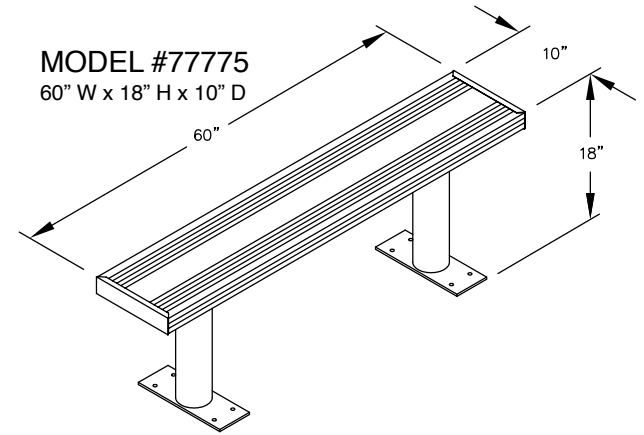

MODEL #77773
36" WIDE ALUMINUM LOCKER BENCH
36" W x 18" H x 10" D

MODEL #77773

36" WIDE ALUMINUM LOCKER BENCH

DRAWN: 3/2020

Established in 1936, Salsbury Industries is the industry leader in manufacturing and distributing quality lockers.

MODEL #77773
36" W x 18" H x 10" D

MODEL #77774
48" W x 18" H x 10" D

MODEL #77775
60" W x 18" H x 10" D

MODEL #77776
72" W x 18" H x 10" D

MODEL #77777
84" W x 18" H x 10" D

MODEL #77778
96" W x 18" H x 10" D

PEDESTAL BOLT PATTERN

ALUMINUM LOCKER BENCHES

- MODEL #77773 (36" Wide)
- MODEL #77774 (48" Wide)
- MODEL #77775 (60" Wide)
- MODEL #77776 (72" Wide)
- MODEL #77777 (84" Wide)
- MODEL #77778 (96" Wide)

DRAWN: 7/2020