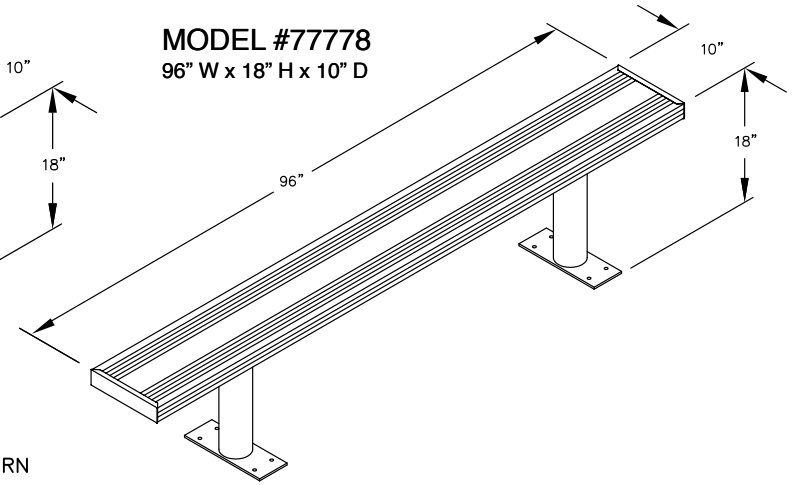

MODEL #77773
36" WIDE ALUMINUM LOCKER BENCH
36" W x 18" H x 10" D

MODEL #77773

36" WIDE ALUMINUM LOCKER BENCH

DRAWN: 3/2020

Established in 1936, Salsbury Industries is the industry leader in manufacturing and distributing quality lockers.

MODEL #77773
36" W x 18" H x 10" D

MODEL #77774
48" W x 18" H x 10" D

MODEL #77775
60" W x 18" H x 10" D

MODEL #77776
72" W x 18" H x 10" D

MODEL #77777
84" W x 18" H x 10" D

MODEL #77778
96" W x 18" H x 10" D

PEDESTAL BOLT PATTERN

ALUMINUM LOCKER BENCHES

- MODEL #77773 (36" Wide)
- MODEL #77774 (48" Wide)
- MODEL #77775 (60" Wide)
- MODEL #77776 (72" Wide)
- MODEL #77777 (84" Wide)
- MODEL #77778 (96" Wide)

DRAWN: 7/2020