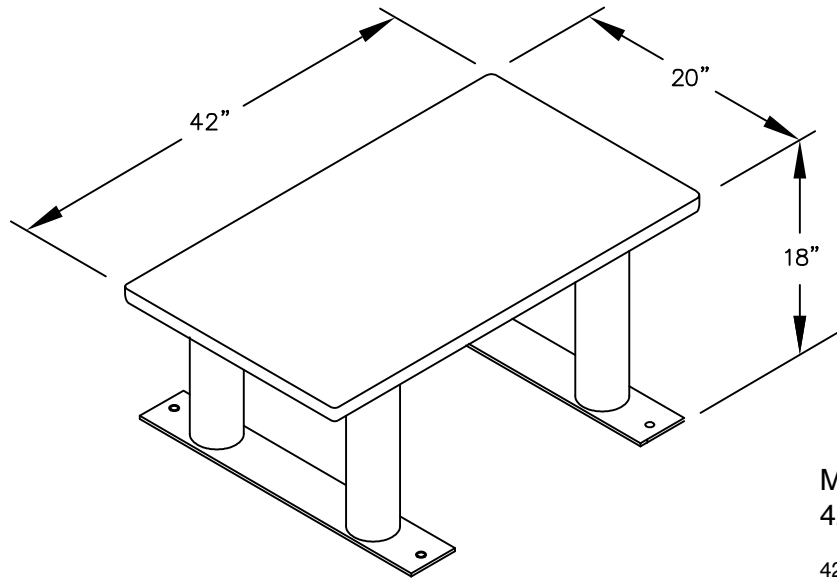

PEDESTAL
BOLT PATTERN

MODEL #77781-ADA
42" WIDE WOOD ADA LOCKER BENCH

42" W x 18" H x 20" D

MODEL #77781-ADA

42" WIDE WOOD ADA
LOCKER BENCH

AVAILABLE FINISHES:
LIGHT OR DARK

DRAWN: 3/2020

Established in 1936, Salsbury Industries is the industry leader in manufacturing and distributing quality lockers.