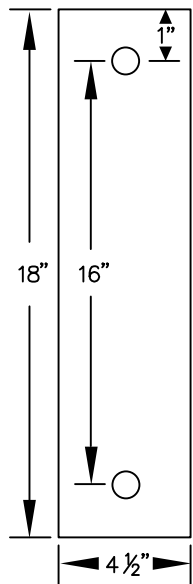

PEDESTAL
BOLT PATTERN

MODEL #77781-ADA
42" WIDE WOOD ADA LOCKER BENCH

42" W x 18" H x 20" D

MODEL #77781-ADA

42" WIDE WOOD ADA
LOCKER BENCH

AVAILABLE FINISHES:
LIGHT OR DARK

DRAWN: 3/2020

Established in 1936, Salsbury Industries is the industry leader in manufacturing and distributing quality lockers.