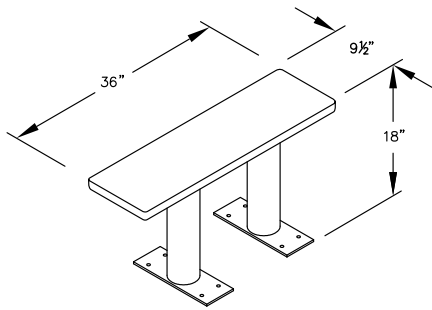

MODEL #77783
36" WIDE WOOD LOCKER BENCH
36" W x 18" H x 9-1/2" D

MODEL #77783

36" WIDE WOOD LOCKER BENCH

AVAILABLE FINISHES:
LIGHT OR DARK

DRAWN: 7/2020

Established in 1936, Salsbury Industries is the industry leader in manufacturing and distributing quality lockers.

MODEL #77783
36" W x 18" H x 9-1/2" D

MODEL #77784
48" W x 18" H x 9-1/2" D

MODEL #77785
48" W x 18" H x 9-1/2" D

MODEL #77786
60" W x 18" H x 9-1/2" D

MODEL #77787
72" W x 18" H x 9-1/2" D

MODEL #77788
96" W x 18" H x 9-1/2" D

PEDESTAL BOLT PATTERN

WOOD LOCKER BENCHES

- MODEL #77783 (36" Wide)
- MODEL #77784 (48" Wide)
- MODEL #77785 (60" Wide)
- MODEL #77786 (72" Wide)
- MODEL #77787 (84" Wide)
- MODEL #77788 (96" Wide)

DRAWN: 7/2020