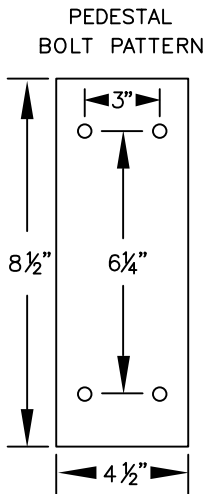

MODEL #77783
36" WIDE WOOD LOCKER BENCH
36" W x 18" H x 9-1/2" D

MODEL #77783

36" WIDE WOOD LOCKER BENCH

AVAILABLE FINISHES:
LIGHT OR DARK

DRAWN: 7/2020

Established in 1936, Salsbury Industries is the industry leader in manufacturing and distributing quality lockers.

MODEL #77783
36" W x 18" H x 9-1/2" D

MODEL #77784
48" W x 18" H x 9-1/2" D

MODEL #77785
48" W x 18" H x 9-1/2" D

MODEL #77786
60" W x 18" H x 9-1/2" D

MODEL #77787
72" W x 18" H x 9-1/2" D

MODEL #77788
96" W x 18" H x 9-1/2" D

PEDESTAL BOLT PATTERN

WOOD LOCKER BENCHES

- MODEL #77783 (36" Wide)
- MODEL #77784 (48" Wide)
- MODEL #77785 (60" Wide)
- MODEL #77786 (72" Wide)
- MODEL #77787 (84" Wide)
- MODEL #77788 (96" Wide)

DRAWN: 7/2020