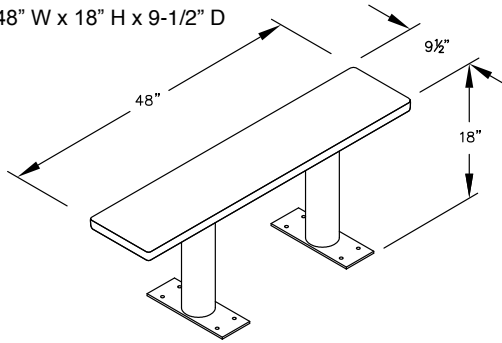

MODEL #77783
36" WIDE WOOD LOCKER BENCH
36" W x 18" H x 9-1/2" D

MODEL #77783

36" WIDE WOOD LOCKER BENCH

AVAILABLE FINISHES:
LIGHT OR DARK

DRAWN: 7/2020

Established in 1936, Salsbury Industries is the industry leader in manufacturing and distributing quality lockers.

MODEL #77783
36" W x 18" H x 9-1/2" D

MODEL #77784
48" W x 18" H x 9-1/2" D

MODEL #77785
48" W x 18" H x 9-1/2" D

MODEL #77786
60" W x 18" H x 9-1/2" D

MODEL #77787
72" W x 18" H x 9-1/2" D

MODEL #77788
96" W x 18" H x 9-1/2" D

PEDESTAL BOLT PATTERN

WOOD LOCKER BENCHES

- MODEL #77783 (36" Wide)
- MODEL #77784 (48" Wide)
- MODEL #77785 (60" Wide)
- MODEL #77786 (72" Wide)
- MODEL #77787 (84" Wide)
- MODEL #77788 (96" Wide)

DRAWN: 7/2020