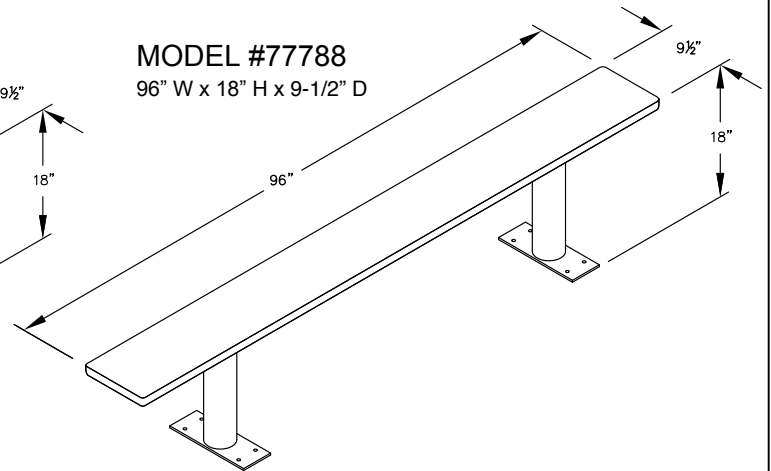

MODEL #77783
36" WIDE WOOD LOCKER BENCH
36" W x 18" H x 9-1/2" D

MODEL #77783

36" WIDE WOOD LOCKER BENCH

AVAILABLE FINISHES:
LIGHT OR DARK

DRAWN: 7/2020

Established in 1936, Salsbury Industries is the industry leader in manufacturing and distributing quality lockers.

MODEL #77783
36" W x 18" H x 9-1/2" D

MODEL #77784
48" W x 18" H x 9-1/2" D

MODEL #77785
48" W x 18" H x 9-1/2" D

MODEL #77786
60" W x 18" H x 9-1/2" D

MODEL #77787
72" W x 18" H x 9-1/2" D

MODEL #77788
96" W x 18" H x 9-1/2" D

PEDESTAL BOLT PATTERN

WOOD LOCKER BENCHES

- MODEL #77783 (36" Wide)
- MODEL #77784 (48" Wide)
- MODEL #77785 (60" Wide)
- MODEL #77786 (72" Wide)
- MODEL #77787 (84" Wide)
- MODEL #77788 (96" Wide)

DRAWN: 7/2020