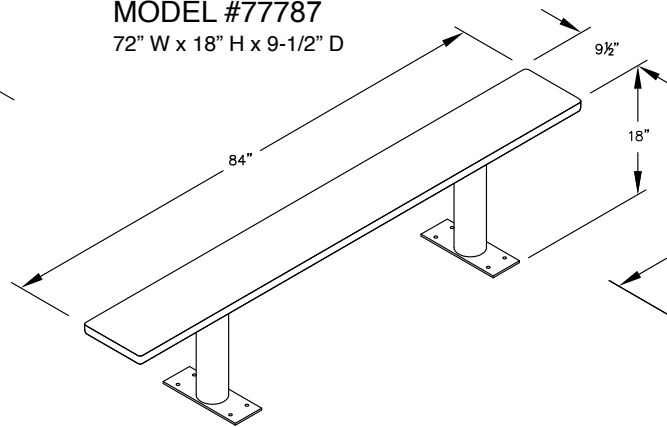

MODEL #77783
36" WIDE WOOD LOCKER BENCH
36" W x 18" H x 9-1/2" D

MODEL #77783

36" WIDE WOOD LOCKER BENCH

AVAILABLE FINISHES:
LIGHT OR DARK

DRAWN: 7/2020

Established in 1936, Salsbury Industries is the industry leader in manufacturing and distributing quality lockers.

MODEL #77783
36" W x 18" H x 9-1/2" D

MODEL #77784
48" W x 18" H x 9-1/2" D

MODEL #77785
48" W x 18" H x 9-1/2" D

MODEL #77786
60" W x 18" H x 9-1/2" D

MODEL #77787
72" W x 18" H x 9-1/2" D

MODEL #77788
96" W x 18" H x 9-1/2" D

PEDESTAL BOLT PATTERN

WOOD LOCKER BENCHES

- MODEL #77783 (36" Wide)
- MODEL #77784 (48" Wide)
- MODEL #77785 (60" Wide)
- MODEL #77786 (72" Wide)
- MODEL #77787 (84" Wide)
- MODEL #77788 (96" Wide)

DRAWN: 7/2020