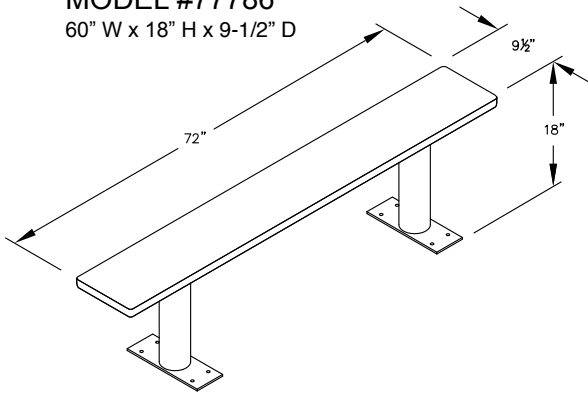

MODEL #77783
36" WIDE WOOD LOCKER BENCH
36" W x 18" H x 9-1/2" D

MODEL #77783

36" WIDE WOOD LOCKER BENCH

AVAILABLE FINISHES:
LIGHT OR DARK

DRAWN: 7/2020

Established in 1936, Salsbury Industries is the industry leader in manufacturing and distributing quality lockers.

MODEL #77783
36" W x 18" H x 9-1/2" D

MODEL #77784
48" W x 18" H x 9-1/2" D

MODEL #77785
48" W x 18" H x 9-1/2" D

MODEL #77786
60" W x 18" H x 9-1/2" D

MODEL #77787
72" W x 18" H x 9-1/2" D

MODEL #77788
96" W x 18" H x 9-1/2" D

PEDESTAL BOLT PATTERN

WOOD LOCKER BENCHES

- MODEL #77783 (36" Wide)
- MODEL #77784 (48" Wide)
- MODEL #77785 (60" Wide)
- MODEL #77786 (72" Wide)
- MODEL #77787 (84" Wide)
- MODEL #77788 (96" Wide)

DRAWN: 7/2020