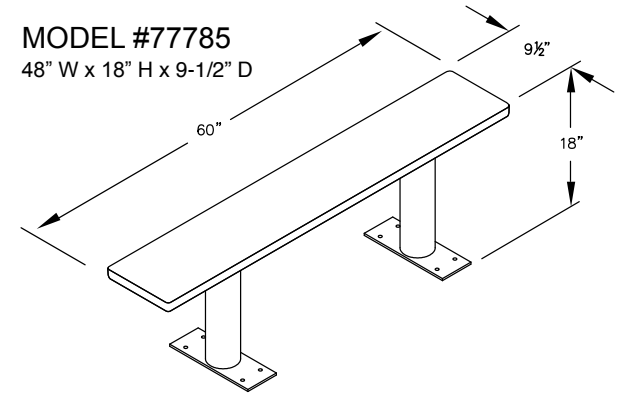

MODEL #77783
36" WIDE WOOD LOCKER BENCH
36" W x 18" H x 9-1/2" D

MODEL #77783

36" WIDE WOOD LOCKER BENCH

AVAILABLE FINISHES:
LIGHT OR DARK

DRAWN: 7/2020

Established in 1936, Salsbury Industries is the industry leader in manufacturing and distributing quality lockers.

MODEL #77783
36" W x 18" H x 9-1/2" D

MODEL #77784
48" W x 18" H x 9-1/2" D

MODEL #77785
48" W x 18" H x 9-1/2" D

MODEL #77786
60" W x 18" H x 9-1/2" D

MODEL #77787
72" W x 18" H x 9-1/2" D

MODEL #77788
96" W x 18" H x 9-1/2" D

PEDESTAL BOLT PATTERN

WOOD LOCKER BENCHES

- MODEL #77783 (36" Wide)
- MODEL #77784 (48" Wide)
- MODEL #77785 (60" Wide)
- MODEL #77786 (72" Wide)
- MODEL #77787 (84" Wide)
- MODEL #77788 (96" Wide)

DRAWN: 7/2020