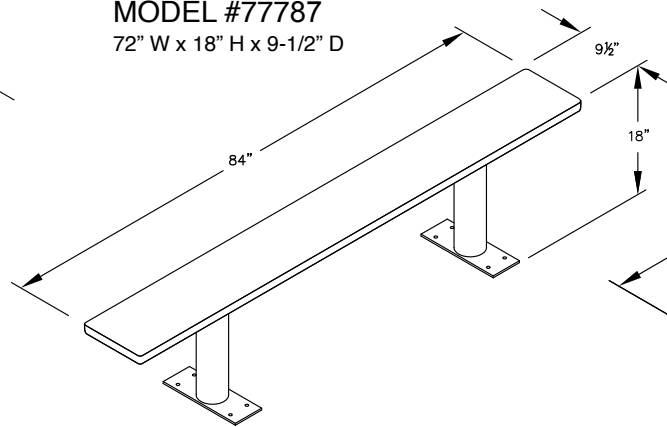

MODEL #77785
60" WIDE WOOD LOCKER BENCH
60" W x 18" H x 9-1/2" D

MODEL #77785

60" WIDE WOOD LOCKER BENCH

AVAILABLE FINISHES:
LIGHT OR DARK

DRAWN: 7/2020

Established in 1936, Salsbury Industries is the industry leader in manufacturing and distributing quality lockers.

MODEL #77783
36" W x 18" H x 9-1/2" D

MODEL #77784
48" W x 18" H x 9-1/2" D

MODEL #77785
48" W x 18" H x 9-1/2" D

MODEL #77786
60" W x 18" H x 9-1/2" D

MODEL #77787
72" W x 18" H x 9-1/2" D

MODEL #77788
96" W x 18" H x 9-1/2" D

PEDESTAL BOLT PATTERN

WOOD LOCKER BENCHES

- MODEL #77783 (36" Wide)
- MODEL #77784 (48" Wide)
- MODEL #77785 (60" Wide)
- MODEL #77786 (72" Wide)
- MODEL #77787 (84" Wide)
- MODEL #77788 (96" Wide)

DRAWN: 7/2020