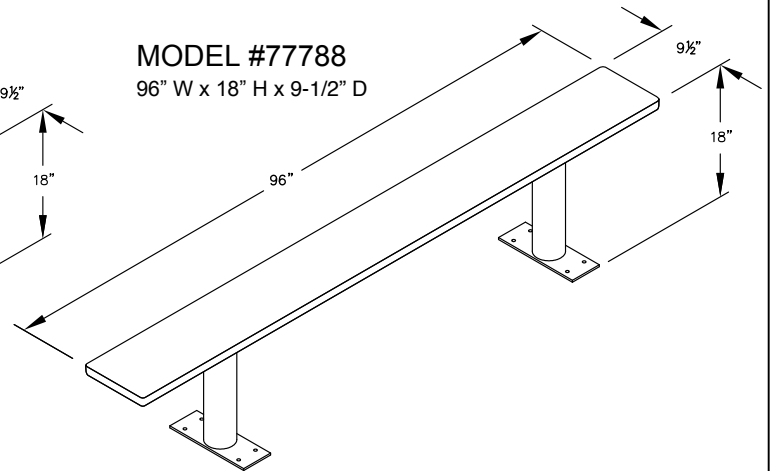

MODEL #77785
60" WIDE WOOD LOCKER BENCH
60" W x 18" H x 9-1/2" D

MODEL #77785

60" WIDE WOOD LOCKER BENCH

AVAILABLE FINISHES:
LIGHT OR DARK

DRAWN: 7/2020

Established in 1936, Salsbury Industries is the industry leader in manufacturing and distributing quality lockers.

MODEL #77783
36" W x 18" H x 9-1/2" D

MODEL #77784
48" W x 18" H x 9-1/2" D

MODEL #77785
48" W x 18" H x 9-1/2" D

MODEL #77786
60" W x 18" H x 9-1/2" D

MODEL #77787
72" W x 18" H x 9-1/2" D

MODEL #77788
96" W x 18" H x 9-1/2" D

PEDESTAL BOLT PATTERN

WOOD LOCKER BENCHES

- MODEL #77783 (36" Wide)
- MODEL #77784 (48" Wide)
- MODEL #77785 (60" Wide)
- MODEL #77786 (72" Wide)
- MODEL #77787 (84" Wide)
- MODEL #77788 (96" Wide)

DRAWN: 7/2020