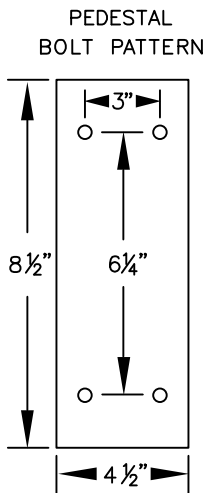

MODEL #77785
60" WIDE WOOD LOCKER BENCH
60" W x 18" H x 9-1/2" D

MODEL #77785

60" WIDE WOOD LOCKER BENCH

AVAILABLE FINISHES:
LIGHT OR DARK

DRAWN: 7/2020

Established in 1936, Salsbury Industries is the industry leader in manufacturing and distributing quality lockers.

MODEL #77783
36" W x 18" H x 9-1/2" D

MODEL #77784
48" W x 18" H x 9-1/2" D

MODEL #77785
48" W x 18" H x 9-1/2" D

MODEL #77786
60" W x 18" H x 9-1/2" D

MODEL #77787
72" W x 18" H x 9-1/2" D

MODEL #77788
96" W x 18" H x 9-1/2" D

PEDESTAL BOLT PATTERN

WOOD LOCKER BENCHES

- MODEL #77783 (36" Wide)
- MODEL #77784 (48" Wide)
- MODEL #77785 (60" Wide)
- MODEL #77786 (72" Wide)
- MODEL #77787 (84" Wide)
- MODEL #77788 (96" Wide)

DRAWN: 7/2020