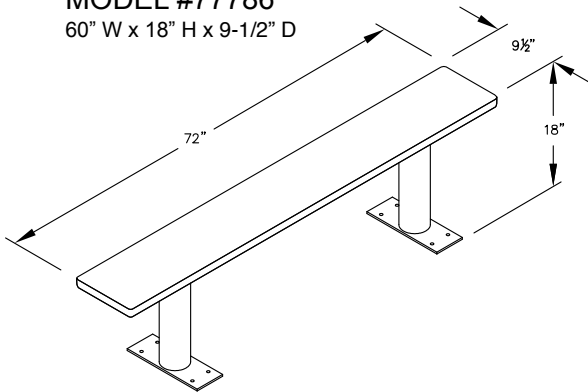

MODEL #77785
60" WIDE WOOD LOCKER BENCH
60" W x 18" H x 9-1/2" D

MODEL #77785

60" WIDE WOOD LOCKER BENCH

AVAILABLE FINISHES:
LIGHT OR DARK

DRAWN: 7/2020

Established in 1936, Salsbury Industries is the industry leader in manufacturing and distributing quality lockers.

MODEL #77783
36" W x 18" H x 9-1/2" D

MODEL #77784
48" W x 18" H x 9-1/2" D

MODEL #77785
48" W x 18" H x 9-1/2" D

MODEL #77786
60" W x 18" H x 9-1/2" D

MODEL #77787
72" W x 18" H x 9-1/2" D

MODEL #77788
96" W x 18" H x 9-1/2" D

PEDESTAL BOLT PATTERN

WOOD LOCKER BENCHES

- MODEL #77783 (36" Wide)
- MODEL #77784 (48" Wide)
- MODEL #77785 (60" Wide)
- MODEL #77786 (72" Wide)
- MODEL #77787 (84" Wide)
- MODEL #77788 (96" Wide)

DRAWN: 7/2020