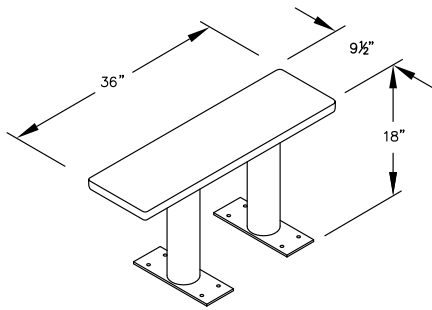

MODEL #77785
60" WIDE WOOD LOCKER BENCH
60" W x 18" H x 9-1/2" D

MODEL #77785

60" WIDE WOOD LOCKER BENCH

AVAILABLE FINISHES:
LIGHT OR DARK

DRAWN: 7/2020

Established in 1936, Salsbury Industries is the industry leader in manufacturing and distributing quality lockers.

MODEL #77783
36" W x 18" H x 9-1/2" D

MODEL #77784
48" W x 18" H x 9-1/2" D

MODEL #77785
48" W x 18" H x 9-1/2" D

MODEL #77786
60" W x 18" H x 9-1/2" D

MODEL #77787
72" W x 18" H x 9-1/2" D

MODEL #77788
96" W x 18" H x 9-1/2" D

PEDESTAL BOLT PATTERN

WOOD LOCKER BENCHES

- MODEL #77783 (36" Wide)
- MODEL #77784 (48" Wide)
- MODEL #77785 (60" Wide)
- MODEL #77786 (72" Wide)
- MODEL #77787 (84" Wide)
- MODEL #77788 (96" Wide)

DRAWN: 7/2020