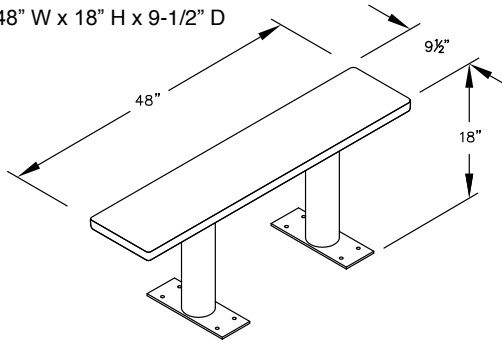

MODEL #77785
60" WIDE WOOD LOCKER BENCH
60" W x 18" H x 9-1/2" D

MODEL #77785

60" WIDE WOOD LOCKER BENCH

AVAILABLE FINISHES:
LIGHT OR DARK

DRAWN: 7/2020

Established in 1936, Salsbury Industries is the industry leader in manufacturing and distributing quality lockers.

MODEL #77783
36" W x 18" H x 9-1/2" D

MODEL #77784
48" W x 18" H x 9-1/2" D

MODEL #77785
48" W x 18" H x 9-1/2" D

MODEL #77786
60" W x 18" H x 9-1/2" D

MODEL #77787
72" W x 18" H x 9-1/2" D

MODEL #77788
96" W x 18" H x 9-1/2" D

PEDESTAL BOLT PATTERN

WOOD LOCKER BENCHES

- MODEL #77783 (36" Wide)
- MODEL #77784 (48" Wide)
- MODEL #77785 (60" Wide)
- MODEL #77786 (72" Wide)
- MODEL #77787 (84" Wide)
- MODEL #77788 (96" Wide)

DRAWN: 7/2020