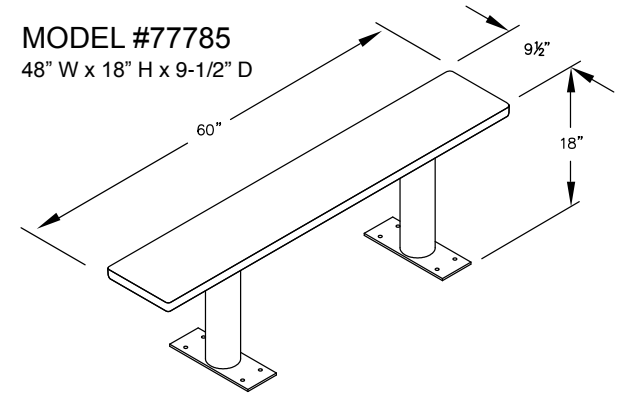

MODEL #77785
60" WIDE WOOD LOCKER BENCH
60" W x 18" H x 9-1/2" D

MODEL #77785

60" WIDE WOOD LOCKER BENCH

AVAILABLE FINISHES:
LIGHT OR DARK

DRAWN: 7/2020

Established in 1936, Salsbury Industries is the industry leader in manufacturing and distributing quality lockers.

MODEL #77783
36" W x 18" H x 9-1/2" D

MODEL #77784
48" W x 18" H x 9-1/2" D

MODEL #77785
48" W x 18" H x 9-1/2" D

MODEL #77786
60" W x 18" H x 9-1/2" D

MODEL #77787
72" W x 18" H x 9-1/2" D

MODEL #77788
96" W x 18" H x 9-1/2" D

PEDESTAL BOLT PATTERN

WOOD LOCKER BENCHES

- MODEL #77783 (36" Wide)
- MODEL #77784 (48" Wide)
- MODEL #77785 (60" Wide)
- MODEL #77786 (72" Wide)
- MODEL #77787 (84" Wide)
- MODEL #77788 (96" Wide)

DRAWN: 7/2020